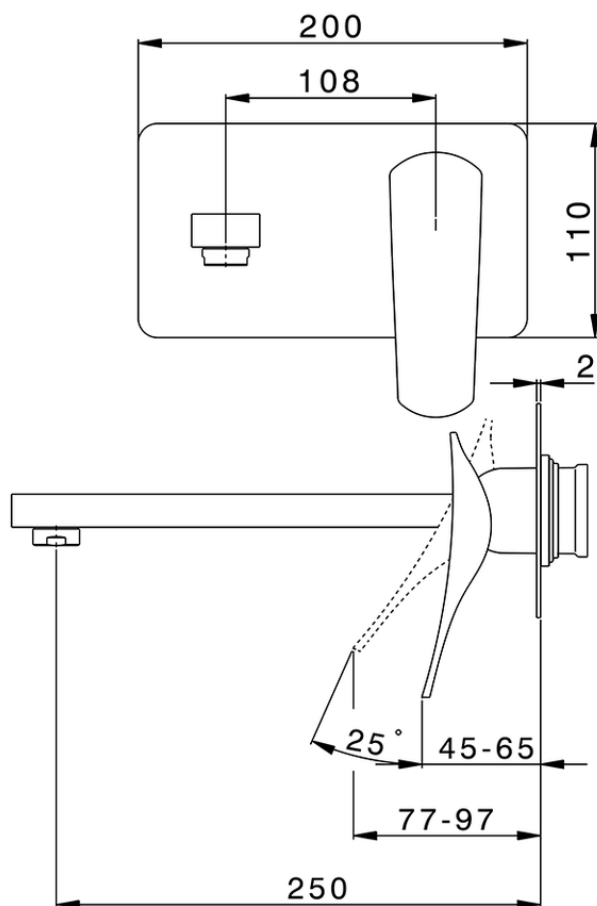

Parte externa monomando lavabo de pared ROADSTER ACCENT_RA005513

RA005513

<https://es.cisal.it/parte-externa-monomando-lavabo-de-pared-roadster-accent-ra005513>

2024-11-21