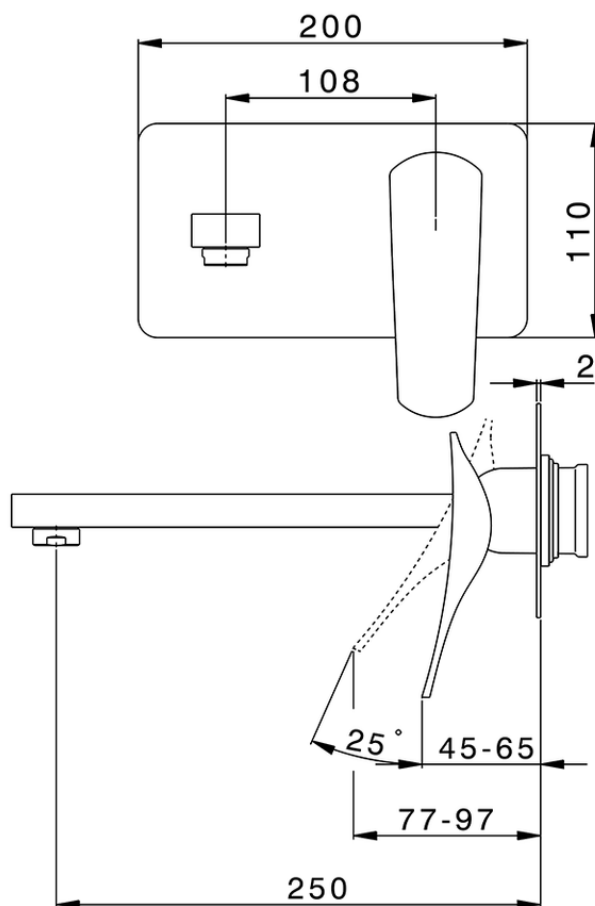

**Parte externa monomando lavabo de pared ROADSTER ACCENT\_RA005513**

RA005513

<https://es.cisal.it/parte-externa-monomando-lavabo-de-pared-roadster-accent-ra005513>

2024-11-21