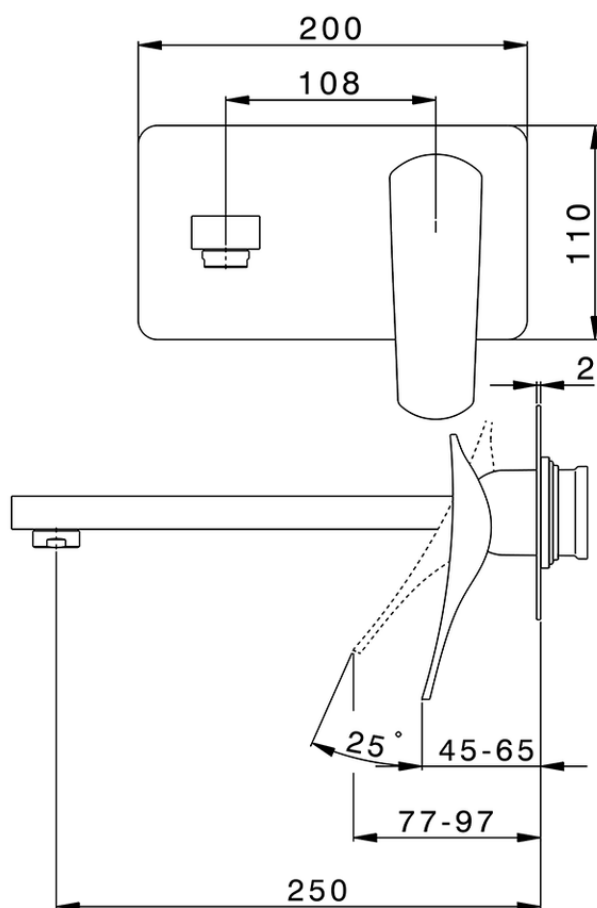

Parte externa monomando lavabo de pared ROADSTER ACCENT_RA005513

RA005513

<https://es.cisal.it/parte-externa-monomando-lavabo-de-pared-roadster-accent-ra005513>

2024-11-23