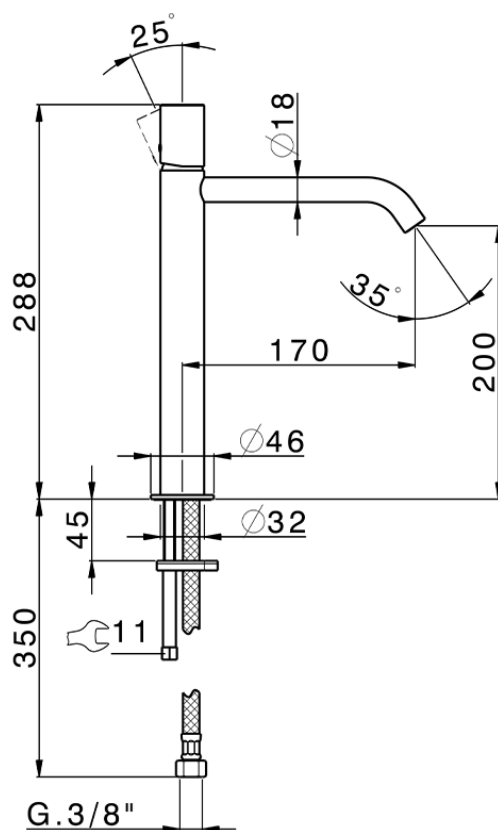

Lavabo monomando alto SMOOTH X32_X3003544

X3003544

<https://es.cisal.it/lavabo-monomando-alto-smooth-x32x3003544>

2024-10-18