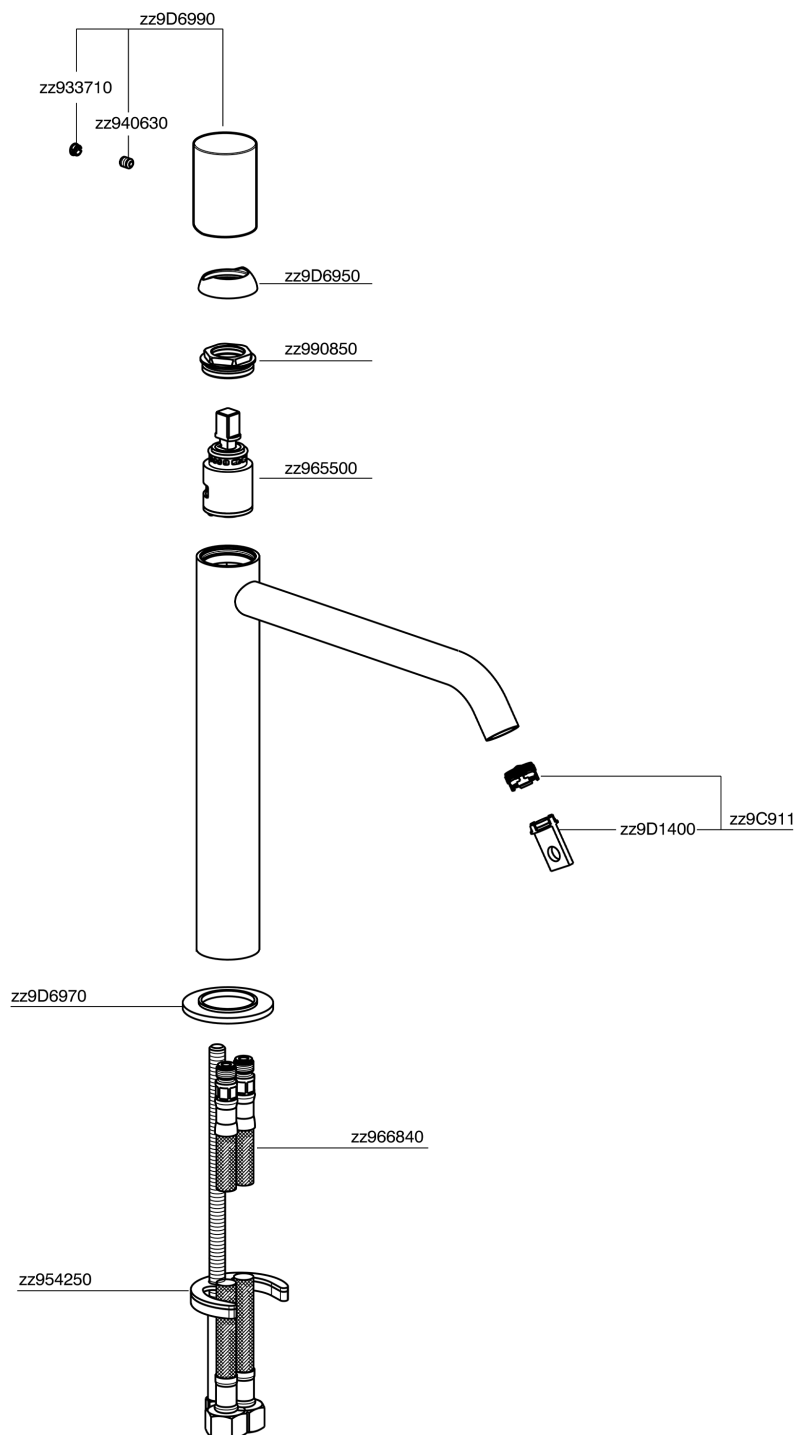

Lavabo monomando alto SMOOTH X32_X3003544

X3003544

<https://es.cisal.it/lavabo-monomando-alto-smooth-x32x3003544>

2024-10-18