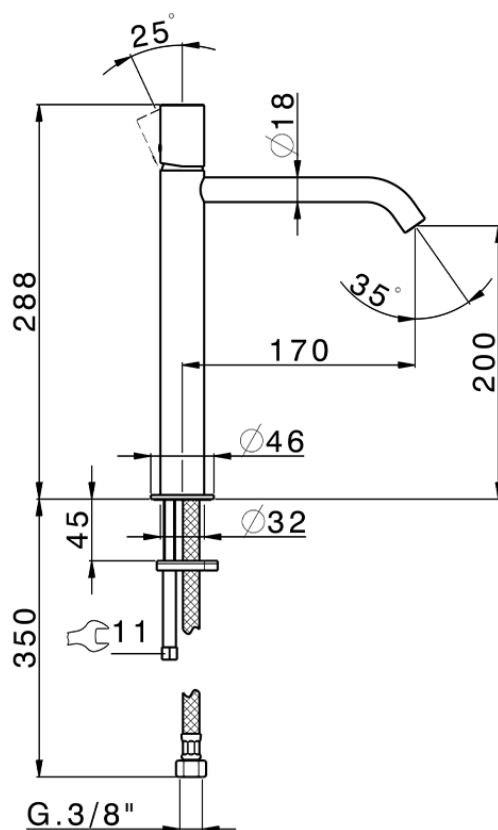

## Lavabo monomando alto SMOOTH X32\_X3003544

X3003544

<https://es.cisal.it/lavabo-monomando-alto-smooth-x32x3003544>

2024-10-18