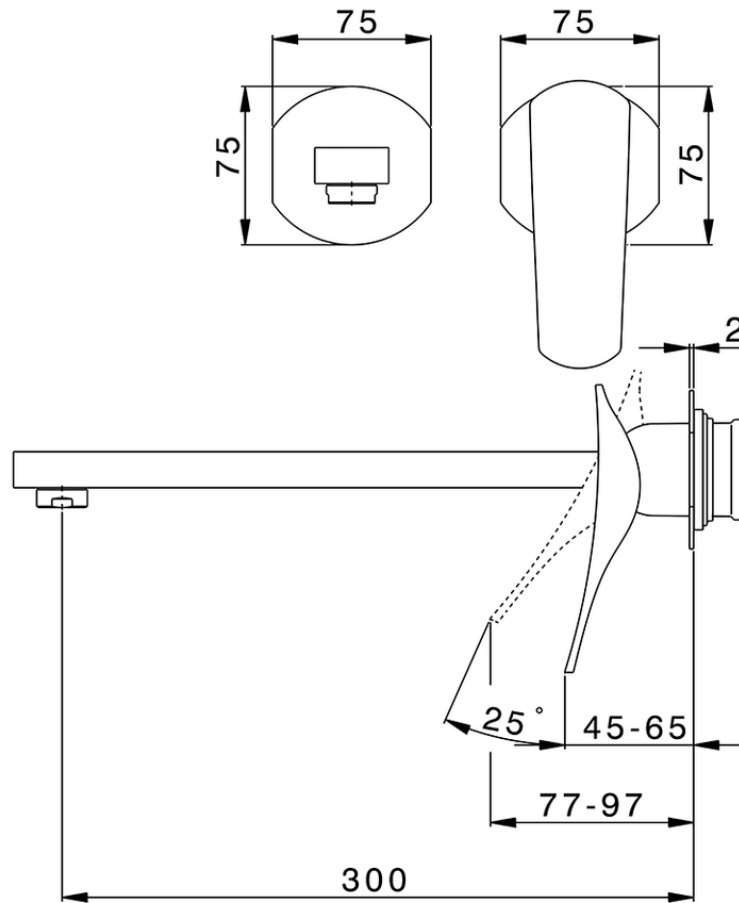

Parte externa monomando lavabo de pared ROADSTER ACCENT_RA005514

RA005514

<https://es.cisal.it/parte-externa-monomando-lavabo-de-pared-roadster-accent-ra005514>

2025-01-15