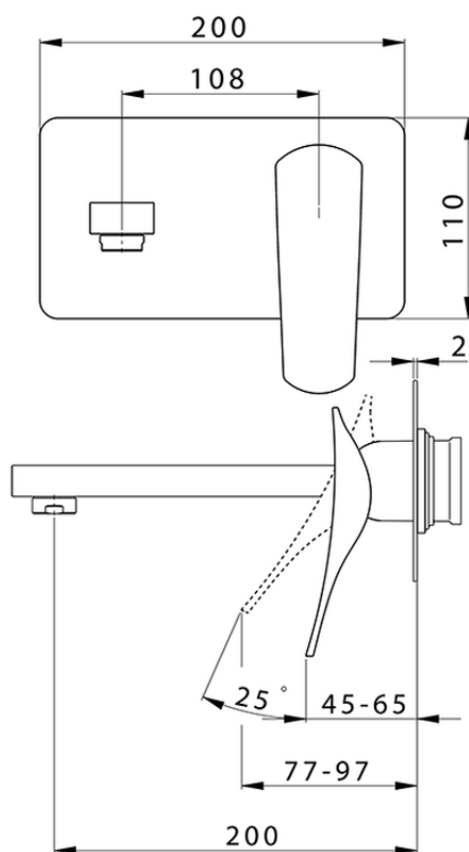

Parte externa monomando lavabo de pared ROADSTER ACCENT_RA005511

RA005511

<https://es.cisal.it/parte-externa-monomando-lavabo-de-pared-roadster-accent-ra005511>

2025-01-22