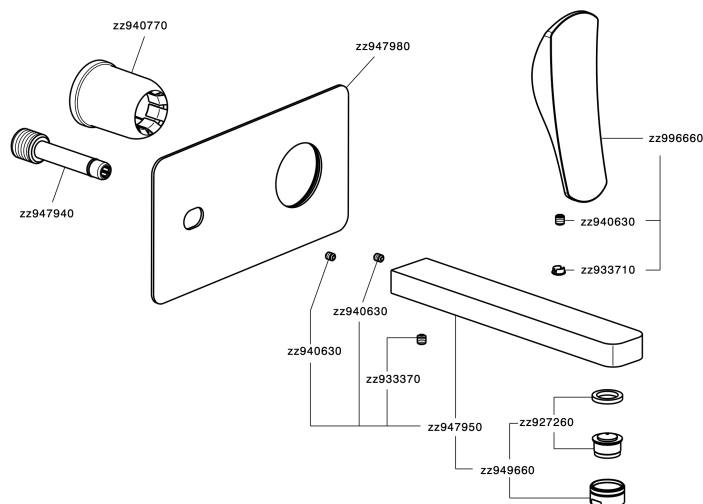

Parte externa monomando lavabo de pared ROADSTER ACCENT_RA005511

RA005511

<https://es.cisal.it/parte-externa-monomando-lavabo-de-pared-roadster-accent-ra005511>

2025-01-22