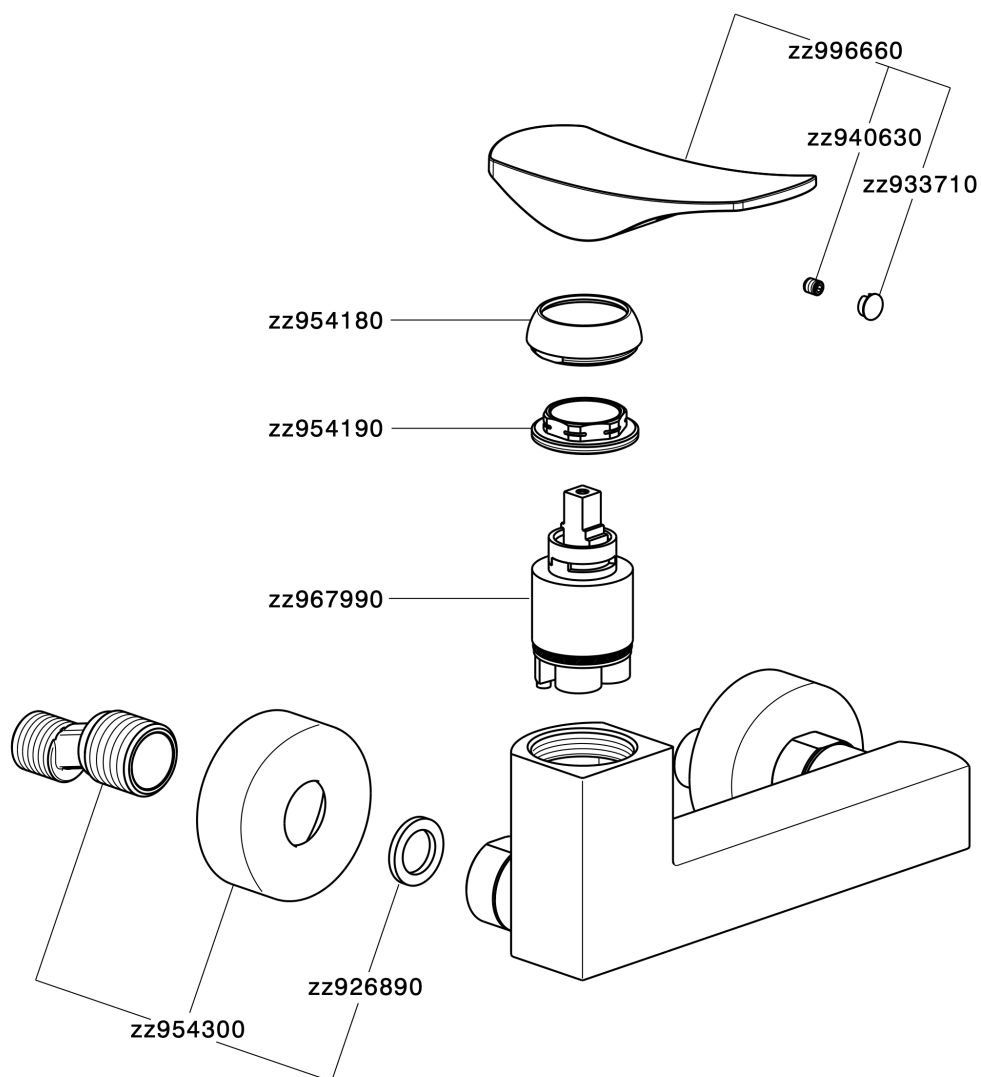

Ducha monomando ROADSTER ACCENT_RA000440

RA000440

<https://es.cisal.it/ducha-monomando-roadster-accent-ra000440>

2026-05-03