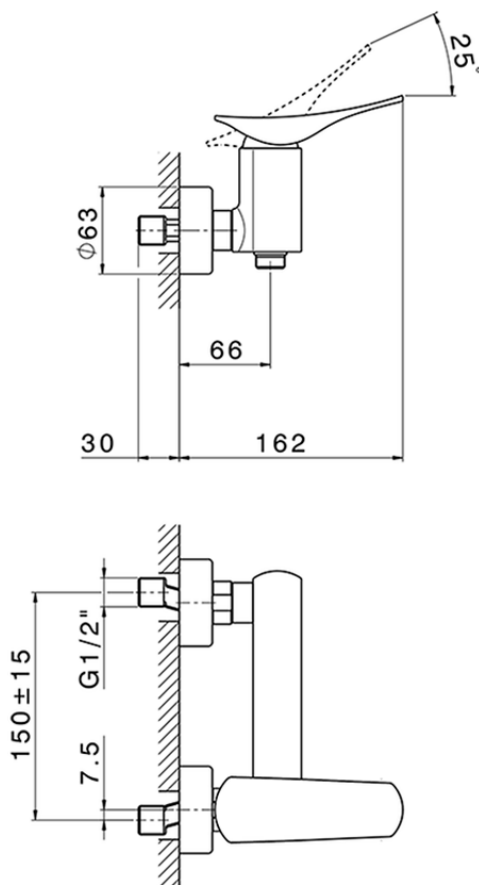

Ducha monomando ROADSTER ACCENT_RA000440

RA000440

<https://es.cisal.it/ducha-monomando-roadster-accent-ra000440>

2026-05-03