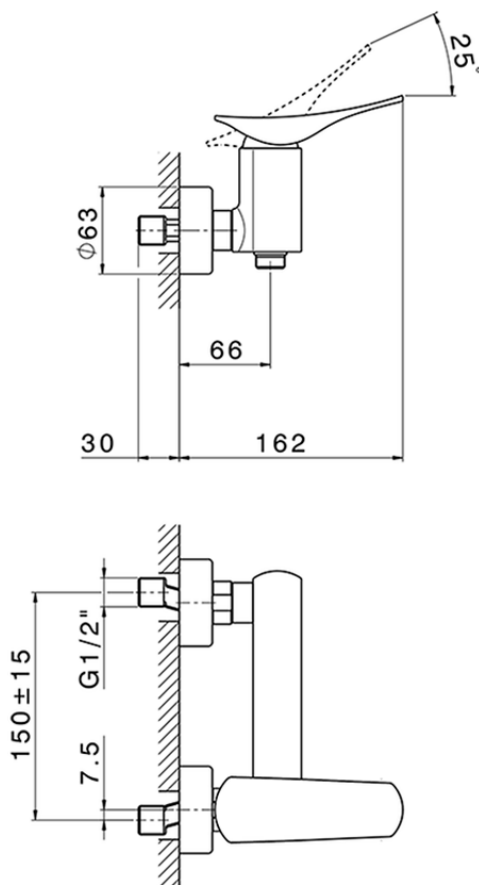

Ducha monomando ROADSTER ACCENT_RA000440

RA000440

<https://es.cisal.it/ducha-monomando-roadster-accent-ra000440>

2026-06-19