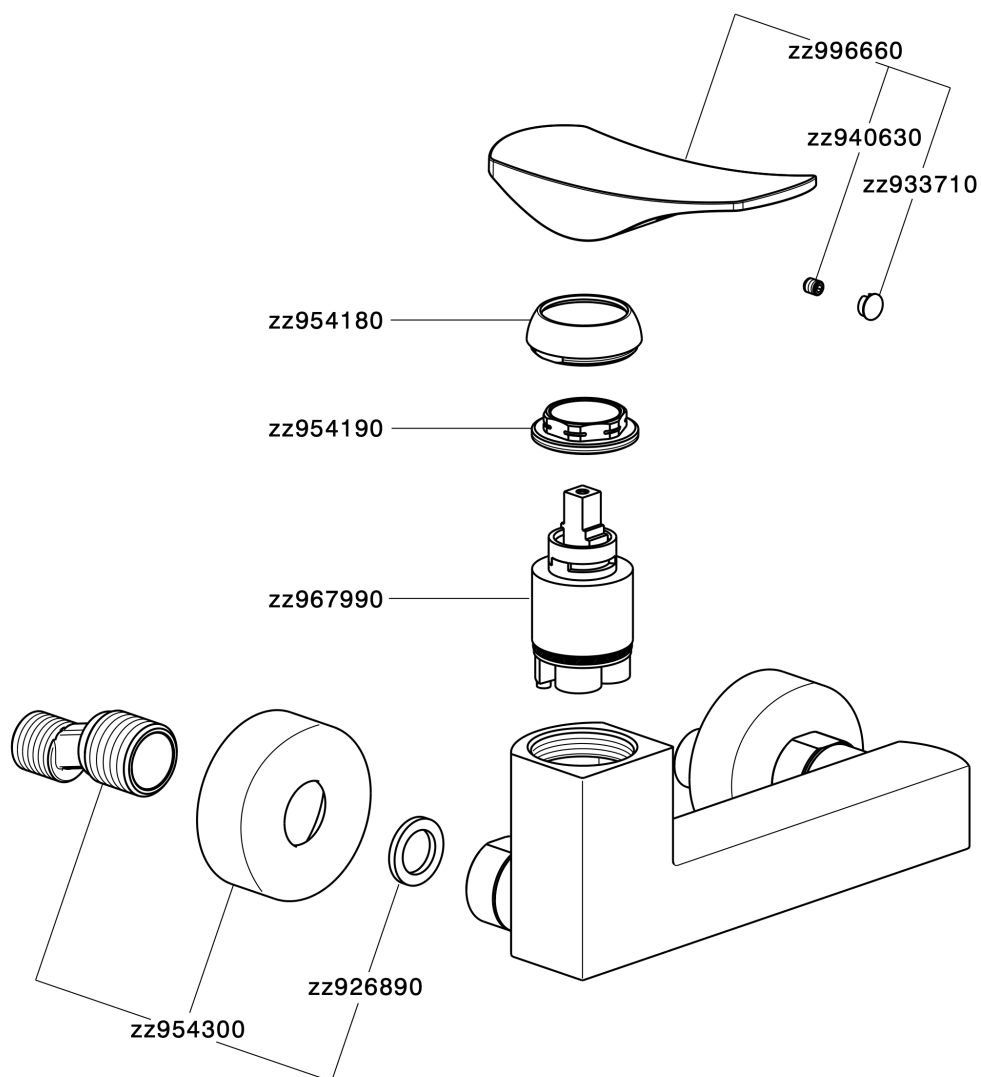

Ducha monomando ROADSTER ACCENT_RA000440

RA000440

<https://es.cisal.it/ducha-monomando-roadster-accent-ra000440>

2026-06-19