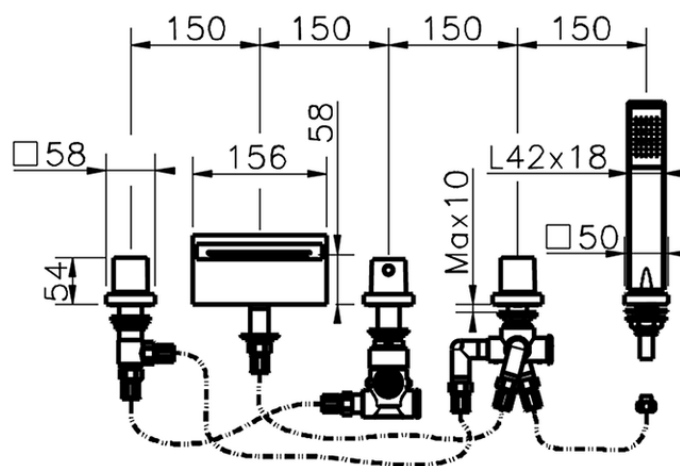

Borde bañera termostático 5 agujeros ROADSTER ACCENT_RAT77010

RAT77010

<https://es.cisal.it/borde-banera-termostatico-5-agujeros-roadster-accent-rat77010>

2026-05-03