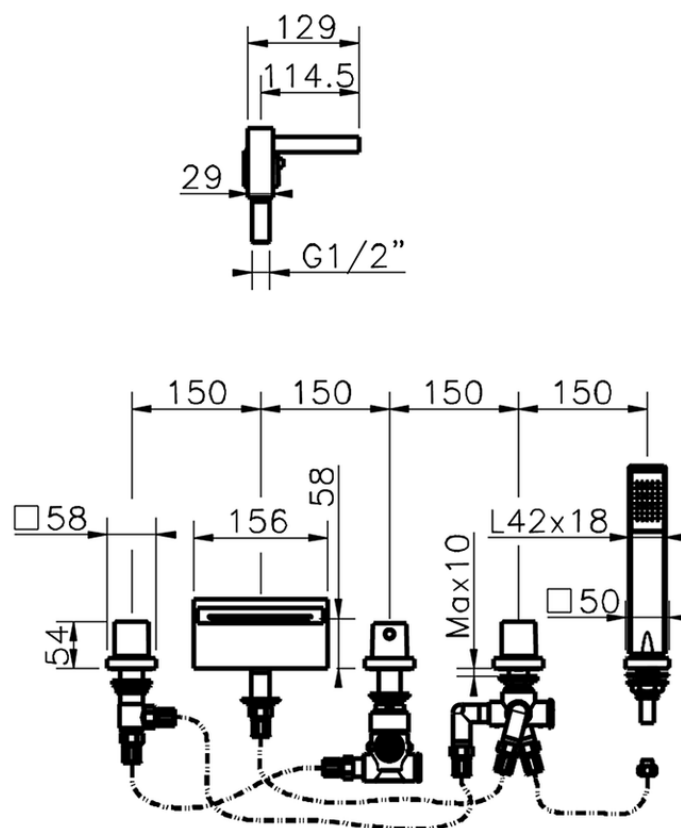

Borde bañera termostático 5 agujeros ROADSTER ACCENT_RAT77010

RAT77010

<https://es.cisal.it/borde-banera-termostatico-5-agujeros-roadster-accent-rat77010>

2026-06-19