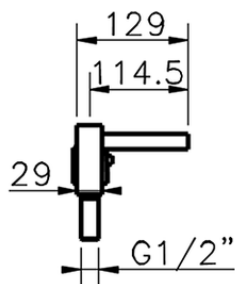

Borde bañera termostático 5 agujeros ROADSTER ACCENT_RAT77010

RAT77010

<https://es.cisal.it/borde-banera-termostatico-5-agujeros-roadster-accent-rat77010>

2026-05-03