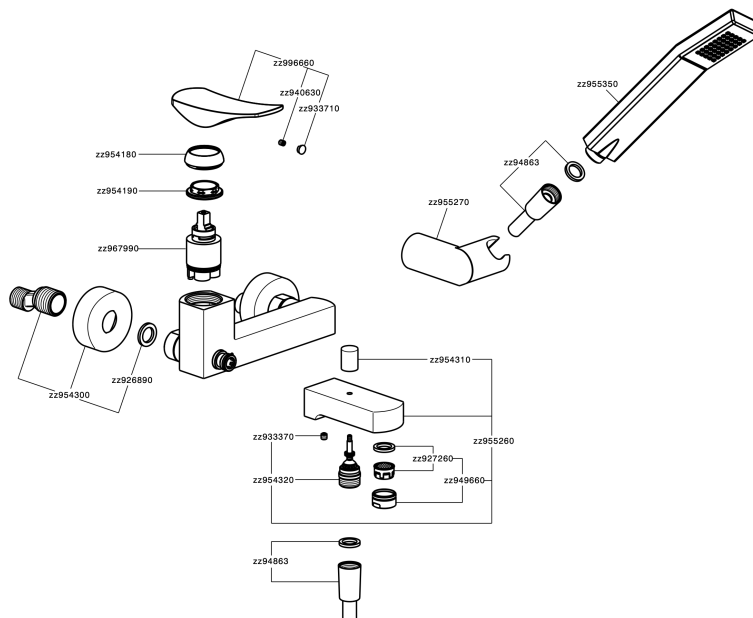

Bañera monomando con duplex ROADSTER ACCENT_RA000120

RA000120

<https://es.cisal.it/banera-monomando-con-duplex-roadster-accent-ra000120>

2026-06-19