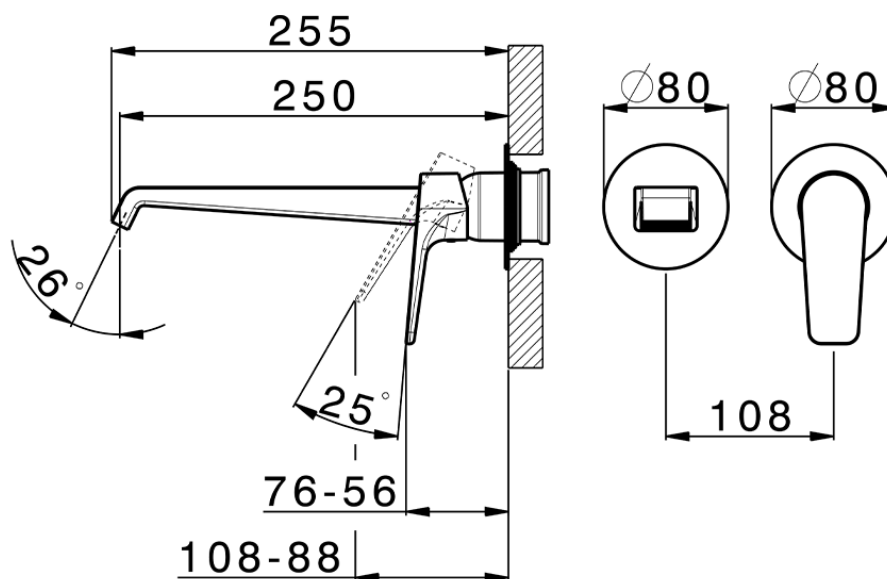

**Parte externa monomando lavabo de pared ROCK&ROLL\_RL005511**

RL005511

<https://es.cisal.it/parte-externa-monomando-lavabo-de-pared-rockroll-rl005511>

2024-12-22