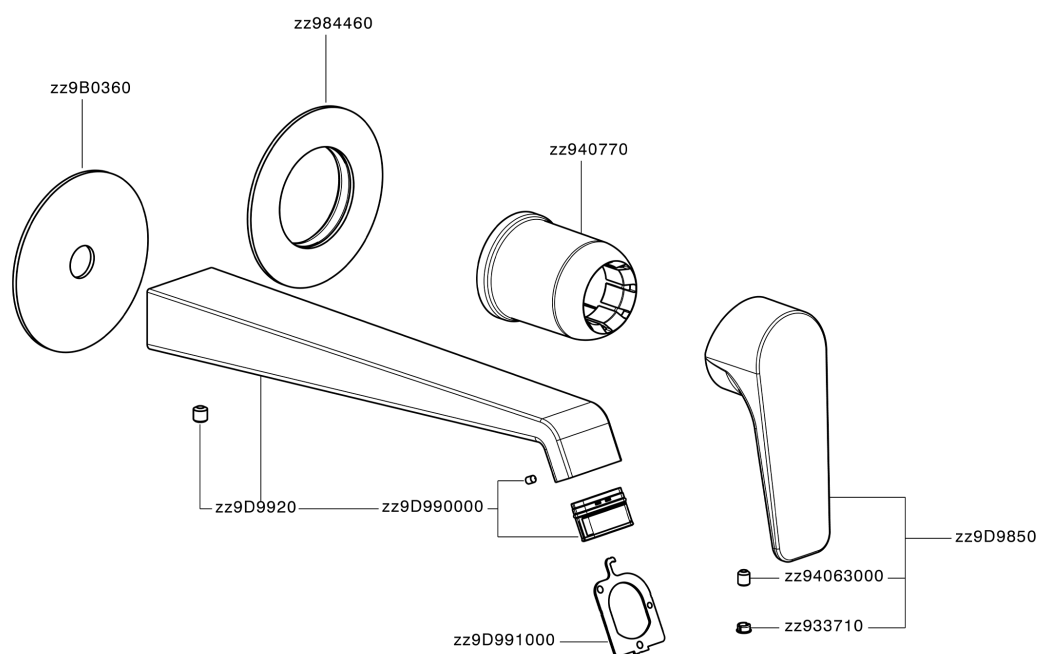

## Parte externa monomando lavabo de pared ROCK&ROLL\_RL005511

RL005511

<https://es.cisal.it/parte-externa-monomando-lavabo-de-pared-rockroll-rl005511>

2024-12-22