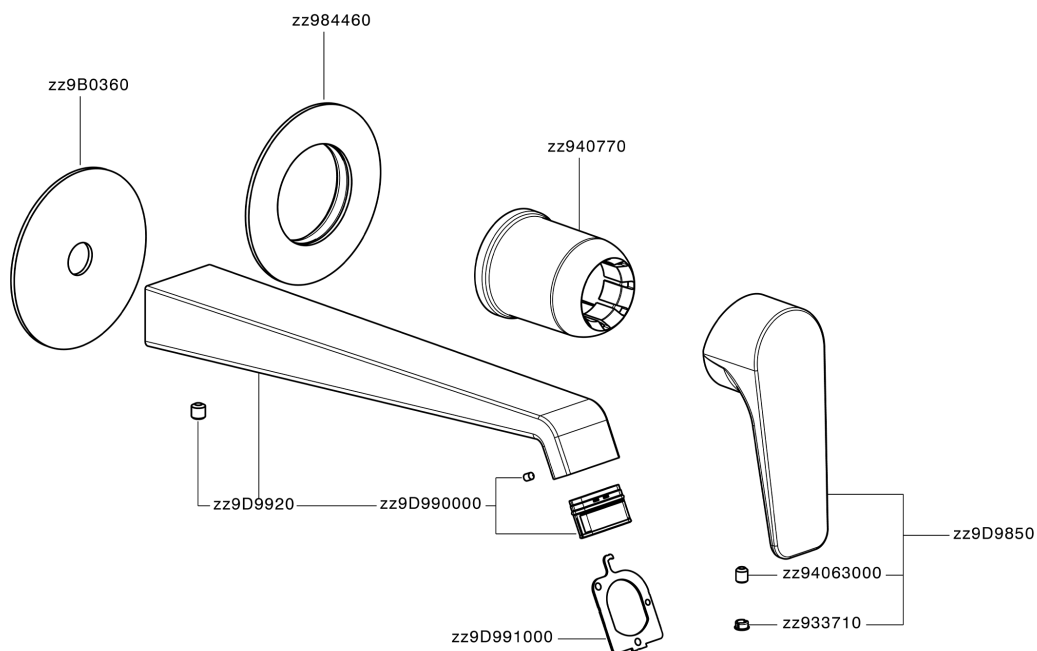

Parte externa monomando lavabo de pared ROCK&ROLL_RL005511

RL005511

<https://es.cisal.it/parte-externa-monomando-lavabo-de-pared-rockroll-rl005511>

2024-12-04