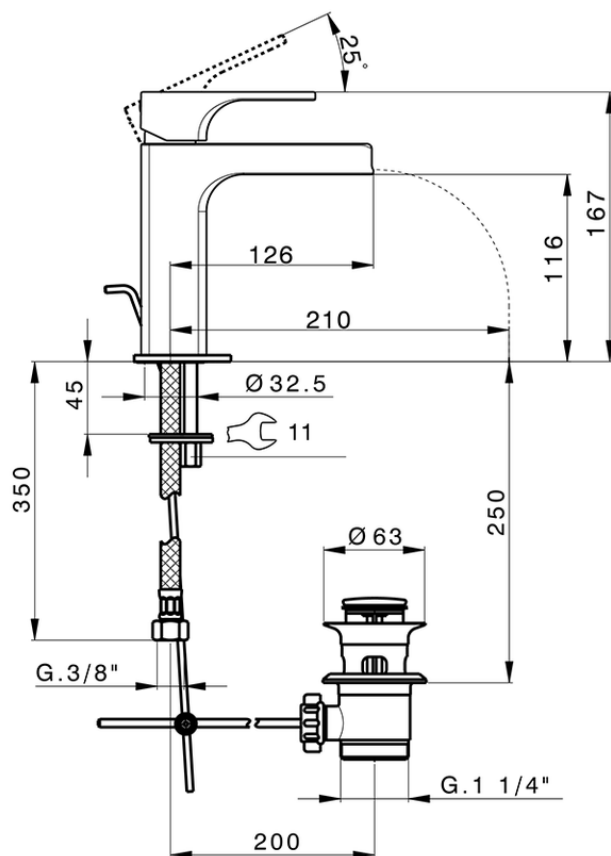

Lavabo monomando large EnergySave CUBIC_CU00C495

CU00C495

<https://es.cisal.it/lavabo-monomando-large-energysave-cubic-cu00c495>

2026-06-24