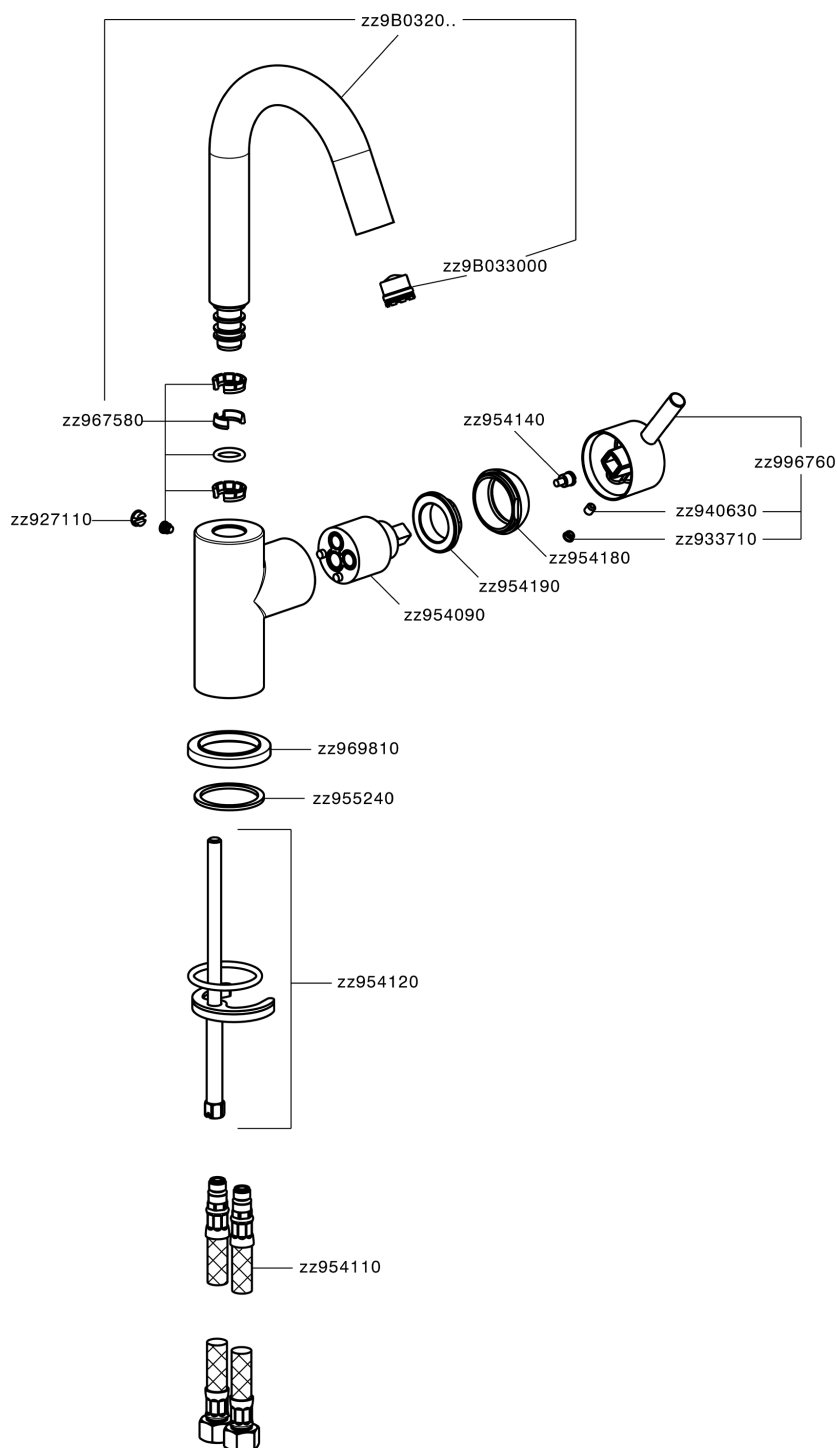

## Lavabo monomando EnergySave NUOVA LESS\_LN000485

LN000485

<https://es.cisal.it/lavabo-monomando-energysave-nuova-less-ln000485>

2024-11-23