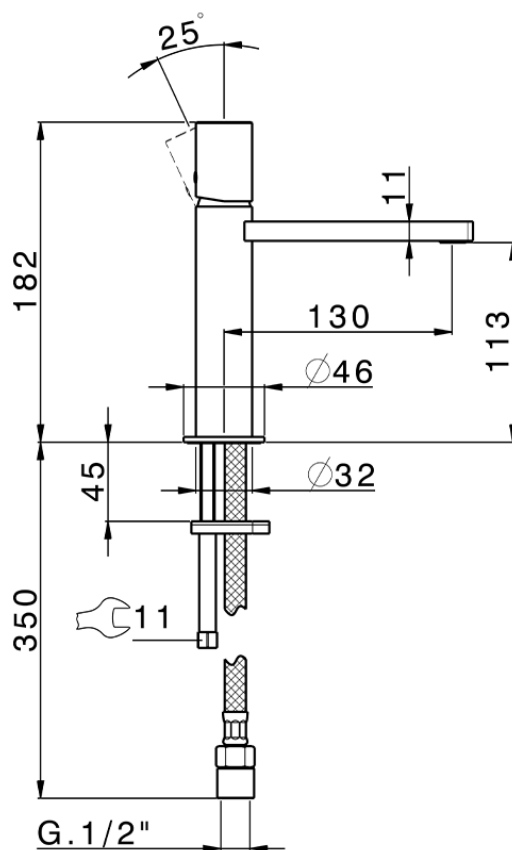

Lavabo monomando large SMOOTH X32_X4000504

X4000504

<https://es.cisal.it/lavabo-monomando-large-smooth-x32-x4000504>

2026-06-14