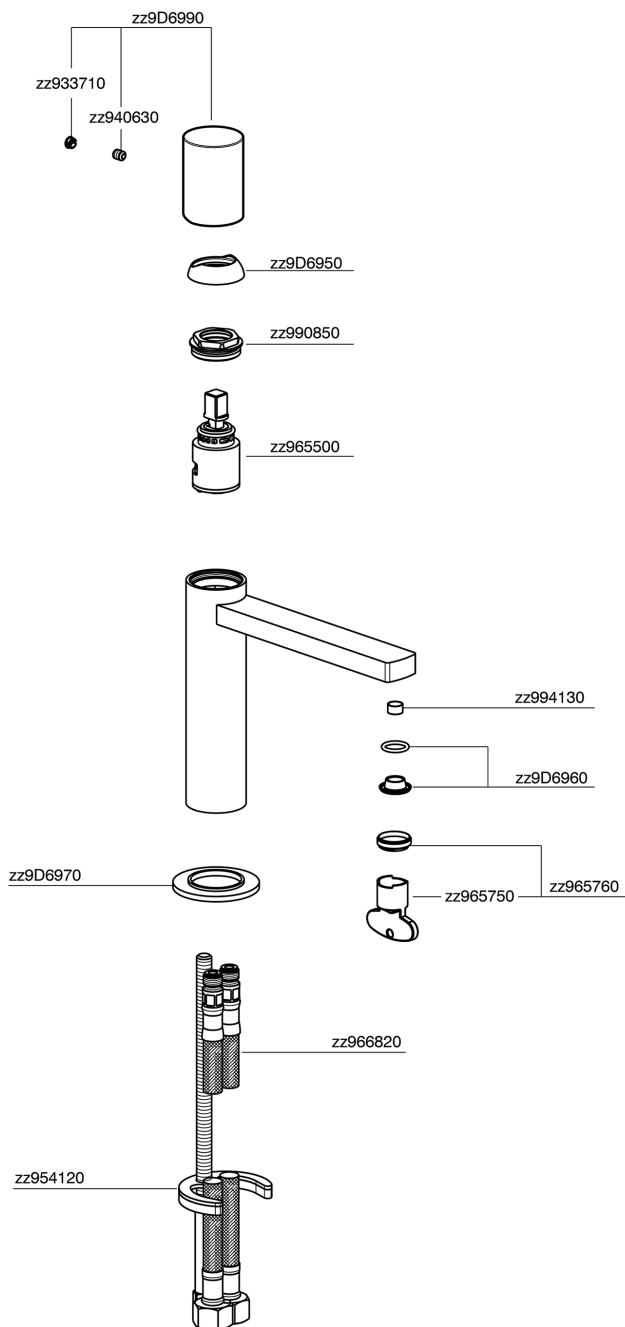

## Lavabo monomando large SMOOTH X32\_X4000504

X4000504

<https://es.cisal.it/lavabo-monomando-large-smooth-x32-x4000504>

2026-04-29