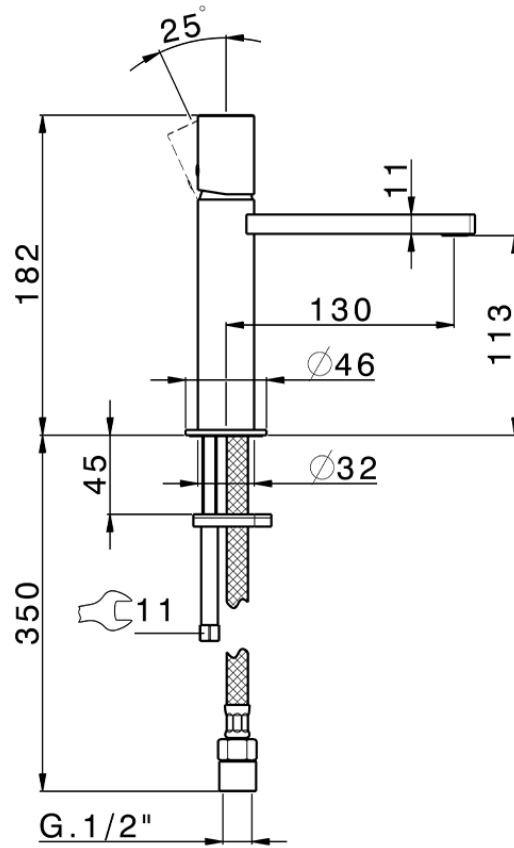

Lavabo monomando large SMOOTH X32_X4000504

X4000504

<https://es.cisal.it/lavabo-monomando-large-smooth-x32-x4000504>

2026-06-14