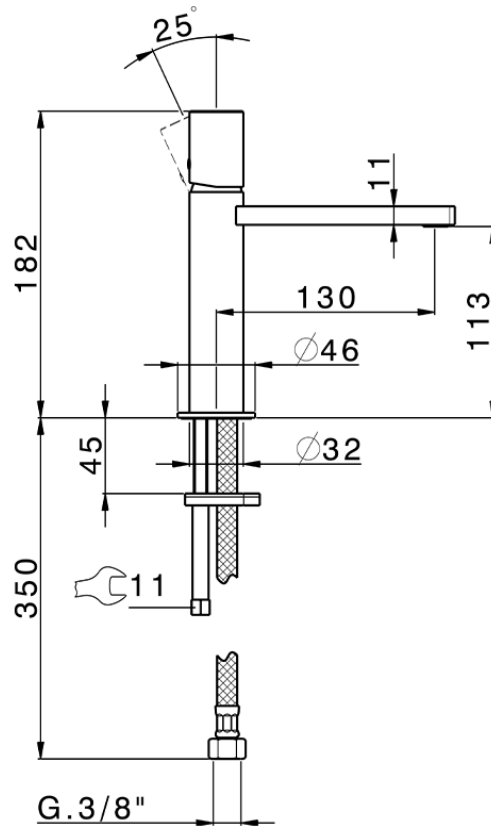

Lavabo monomando large SMOOTH X32_X4000504

X4000504

<https://es.cisal.it/lavabo-monomando-large-smooth-x32-x4000504>

2026-04-29