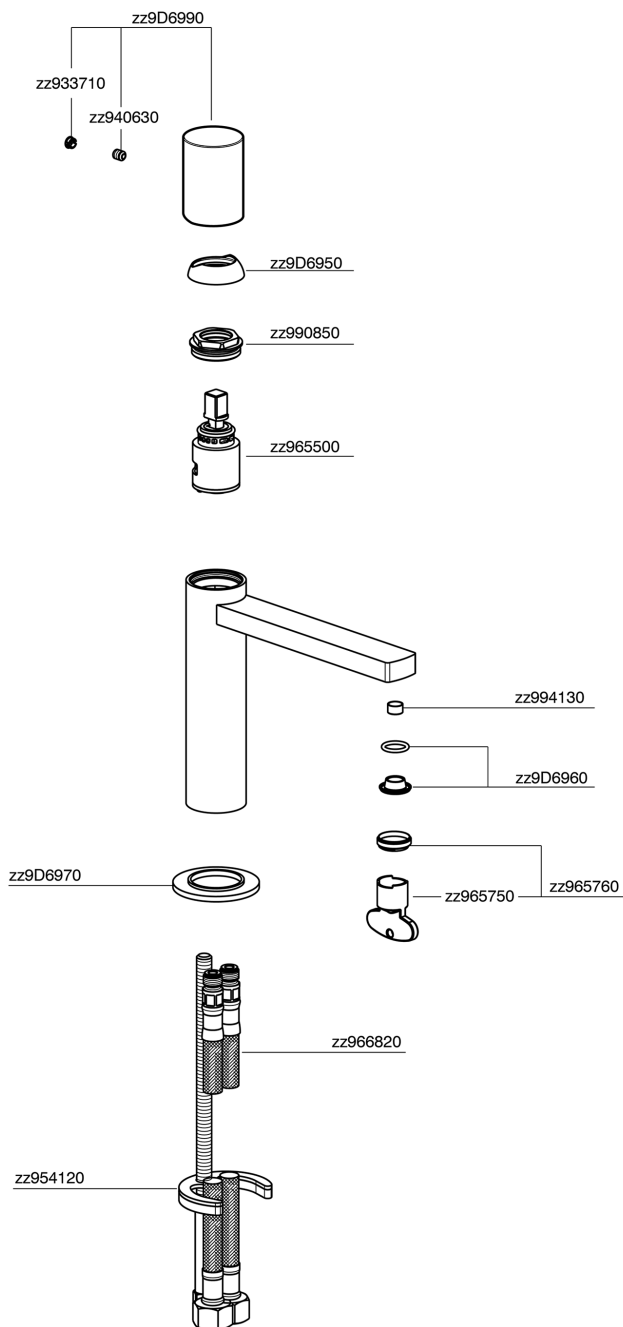

## Lavabo monomando large SMOOTH X32\_X4000504

X4000504

<https://es.cisal.it/lavabo-monomando-large-smooth-x32-x4000504>

2026-04-30