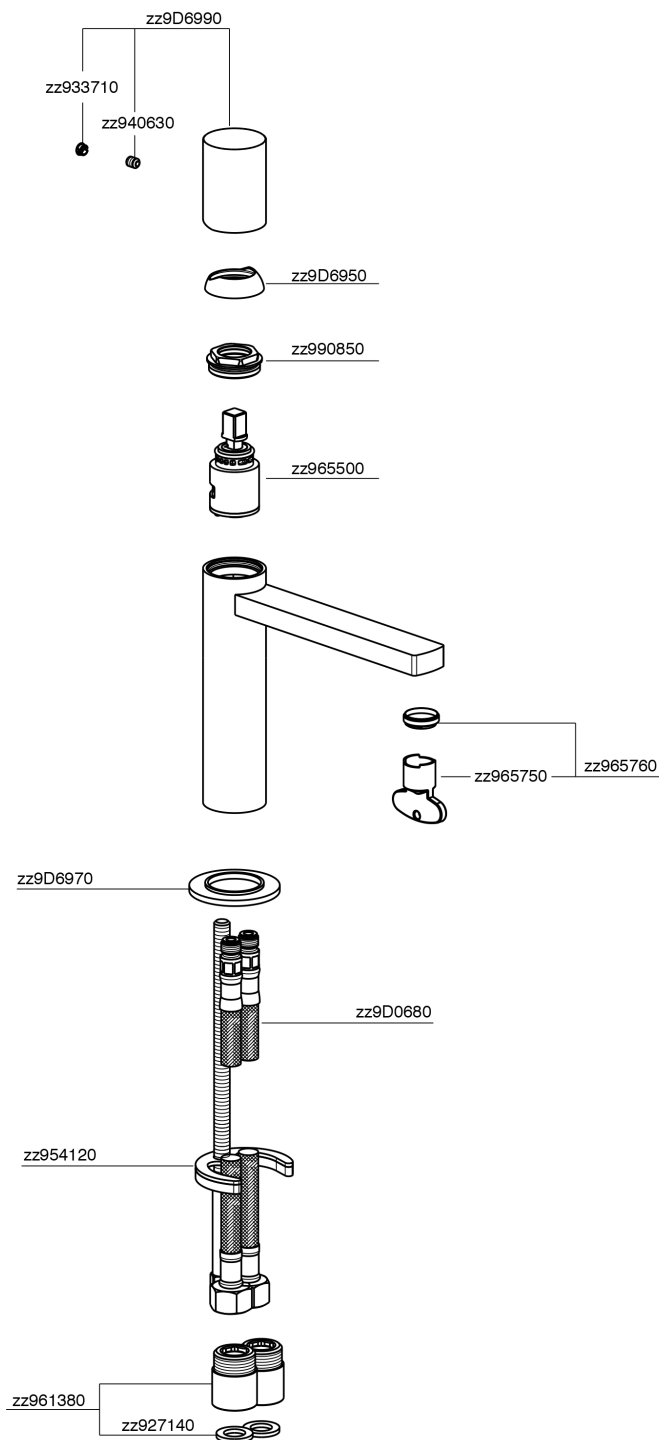

Lavabo monomando large SMOOTH X32_X4000504

X4000504

<https://es.cisal.it/lavabo-monomando-large-smooth-x32-x4000504>

2026-06-14