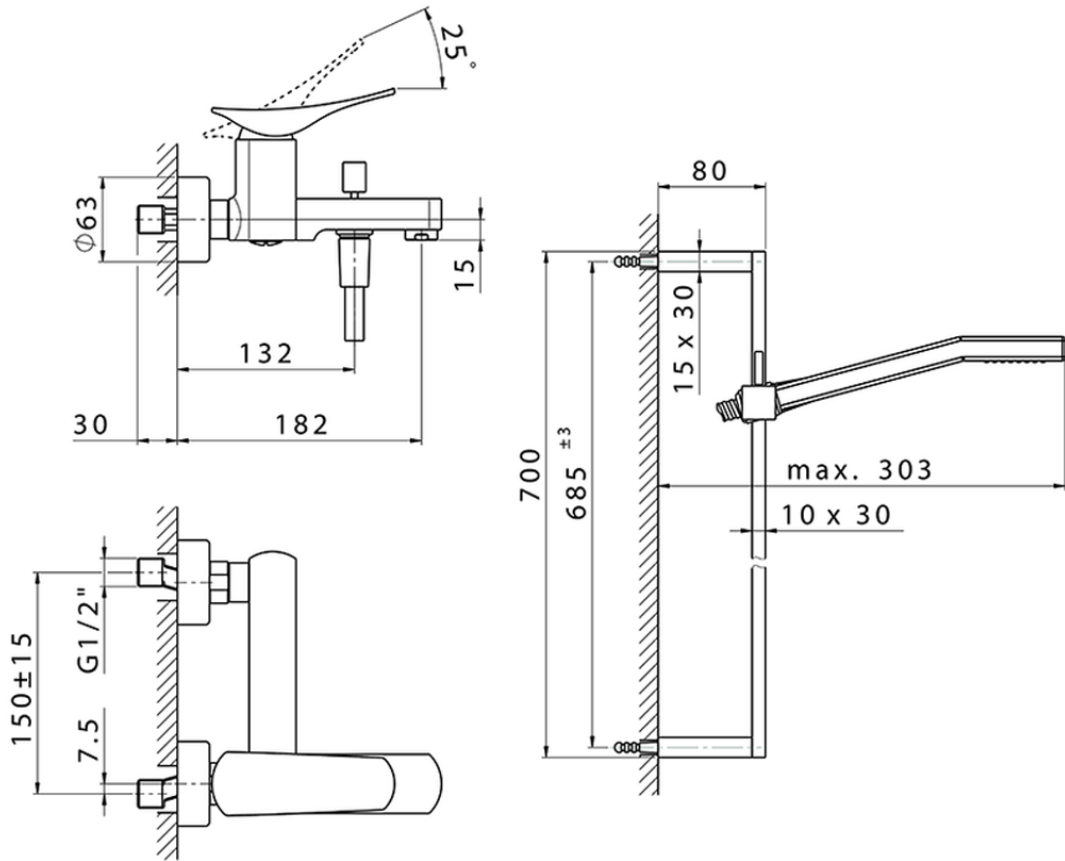

Bañera monomando con duplex ROADSTER ACCENT_RA000060

RA000060

<https://es.cisal.it/banera-monomando-con-duplex-roadster-accent-ra000060>

2024-11-23