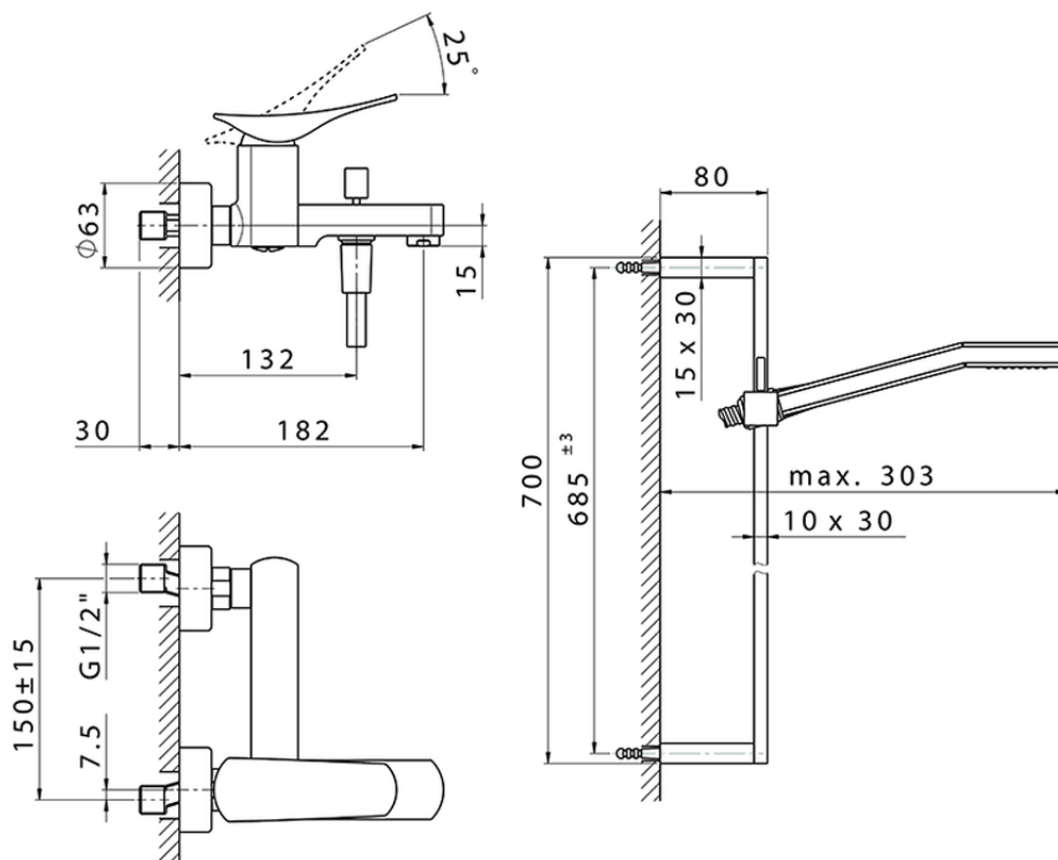

Bañera monomando con duplex ROADSTER ACCENT_RA000060

RA000060

<https://es.cisal.it/banera-monomando-con-duplex-roadster-accent-ra000060>

2024-11-21