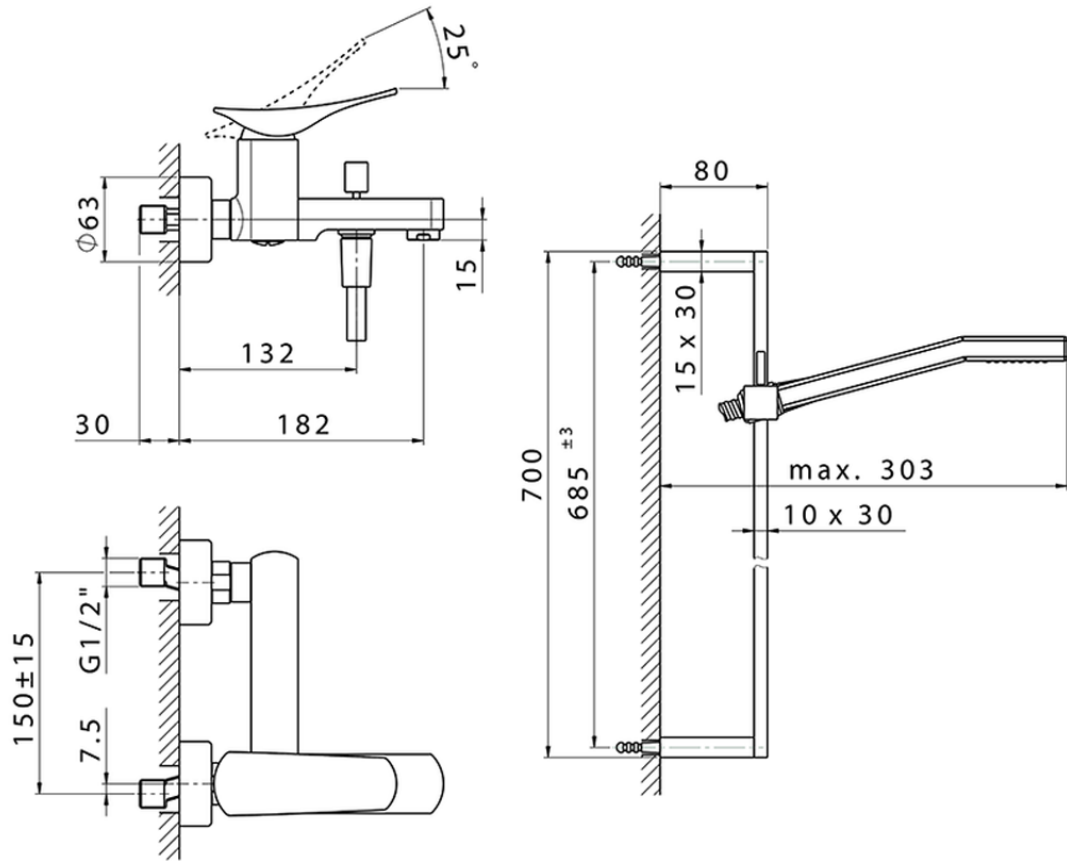

Bañera monomando con duplex ROADSTER ACCENT_RA000060

RA000060

<https://es.cisal.it/banera-monomando-con-duplex-roadster-accent-ra000060>

2024-11-23