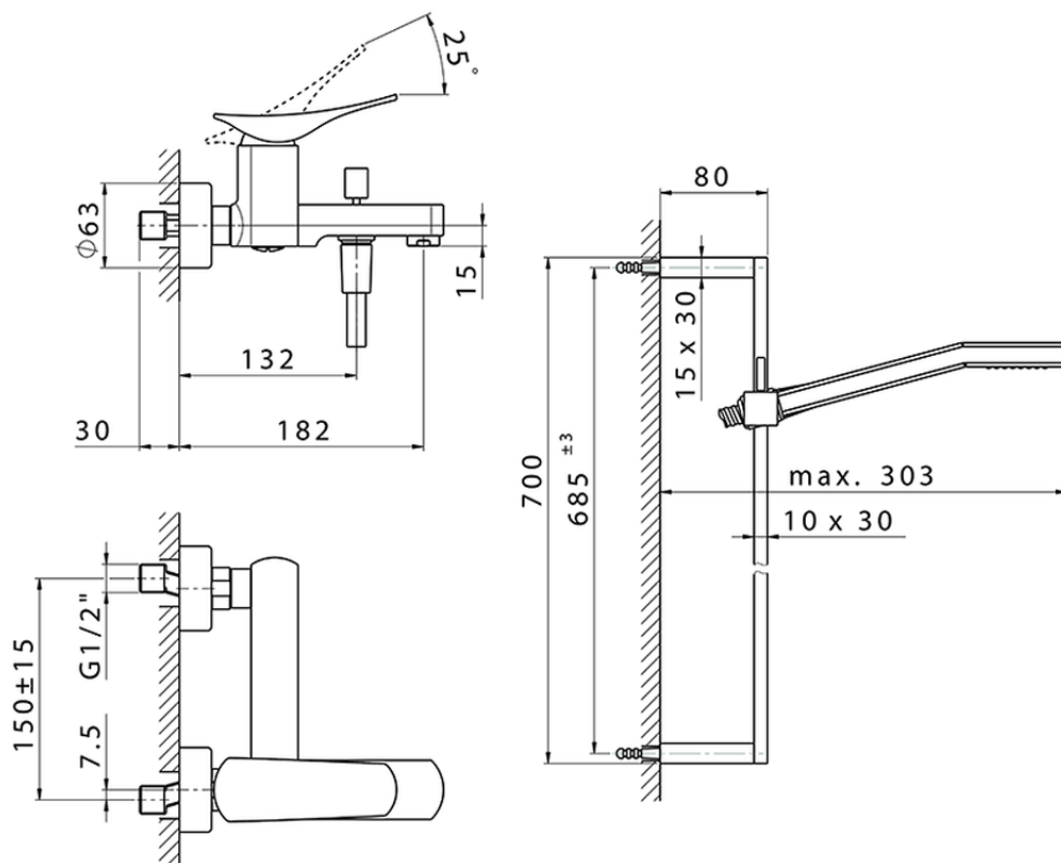

Bañera monomando con duplex ROADSTER ACCENT_RA000060

RA000060

<https://es.cisal.it/banera-monomando-con-duplex-roadster-accent-ra000060>

2024-11-21