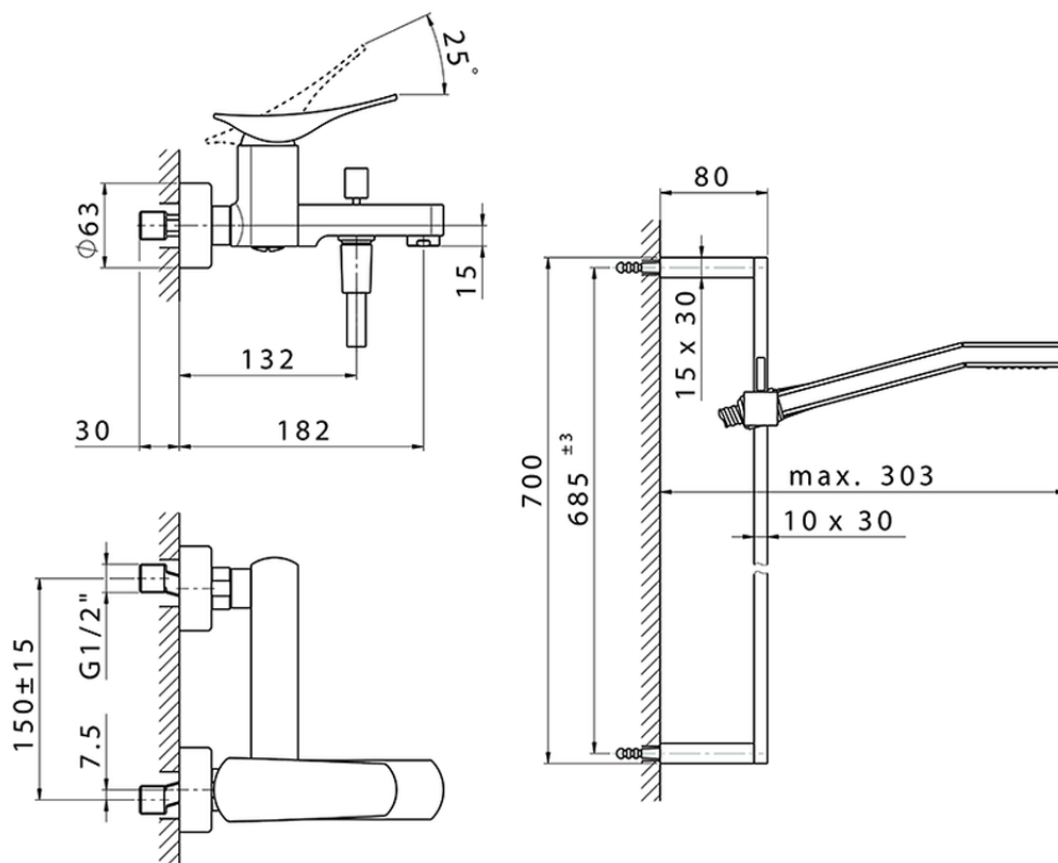

Bañera monomando con duplex ROADSTER ACCENT_RA000060

RA000060

<https://es.cisal.it/banera-monomando-con-duplex-roadster-accent-ra000060>

2024-11-21