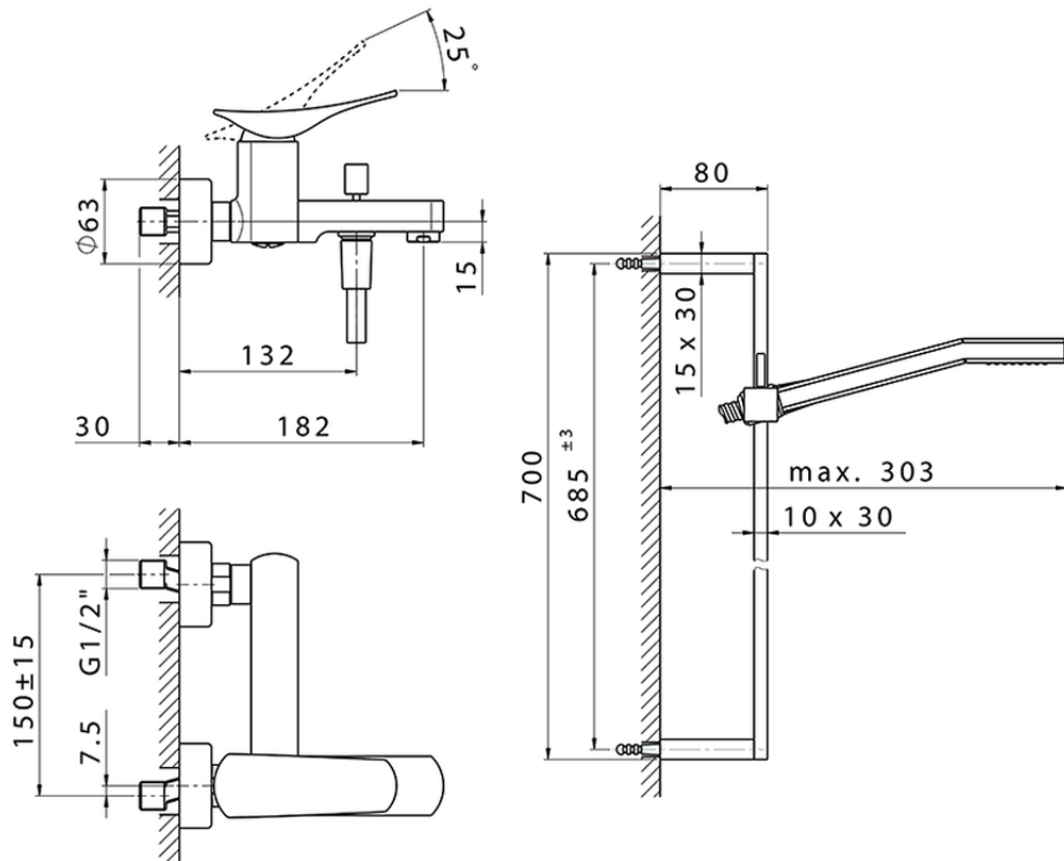

Bañera monomando con duplex ROADSTER ACCENT_RA000060

RA000060

<https://es.cisal.it/banera-monomando-con-duplex-roadster-accent-ra000060>

2024-11-21