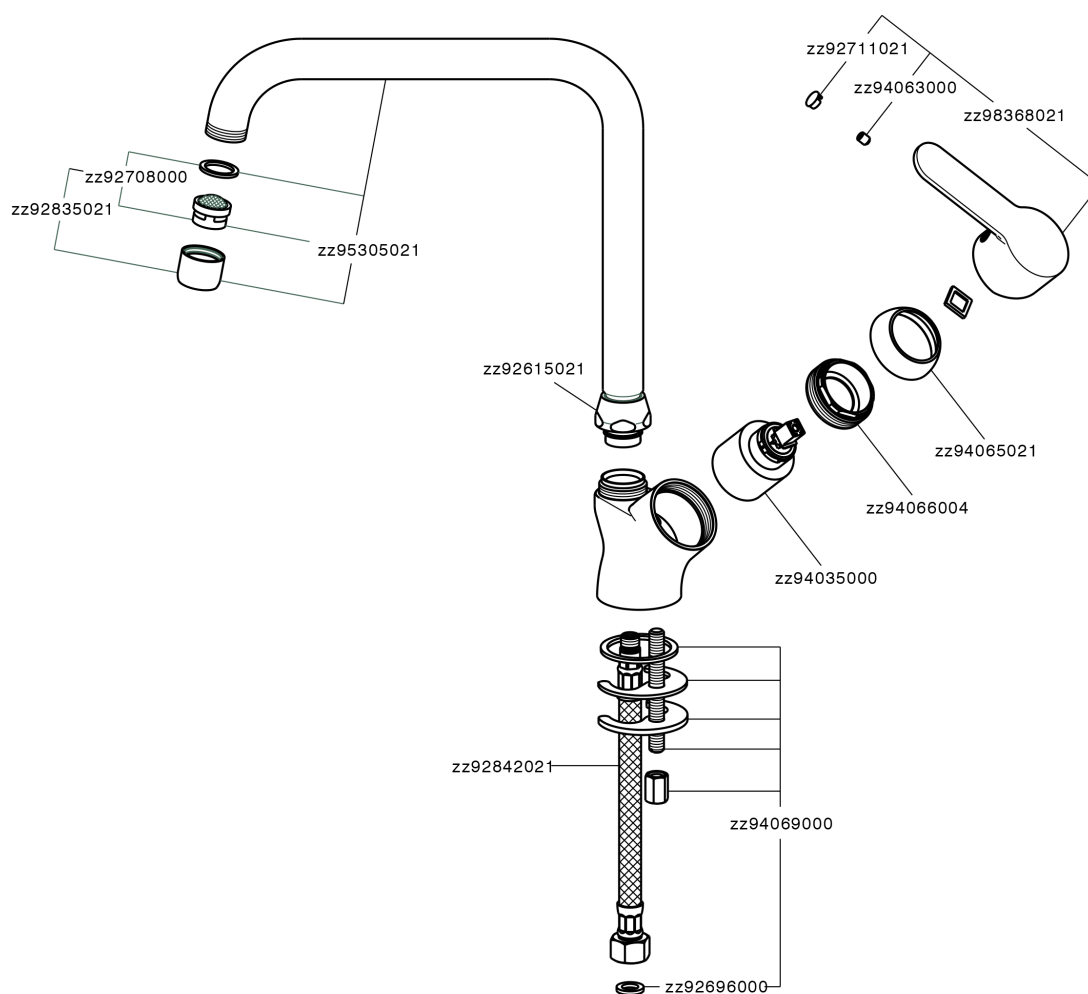

Fregadero monomando KITCHEN_C2002520

C2002520

<https://es.cisal.it/fregadero-monomando-kitchen-c2002520>

2026-04-30