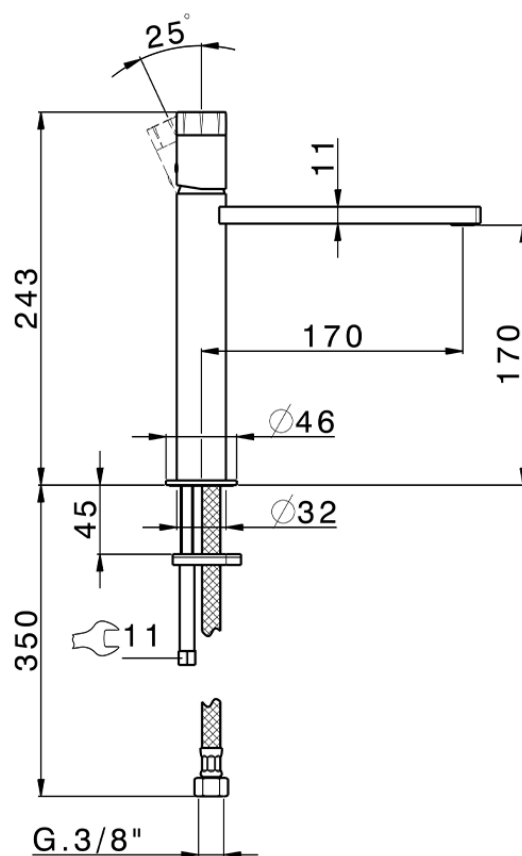

**Lavabo monomando medio MARBLE X32\_X6001504**

X6001504

<https://es.cisal.it/lavabo-monomando-medio-marble-x32-x6001504>

2025-01-15