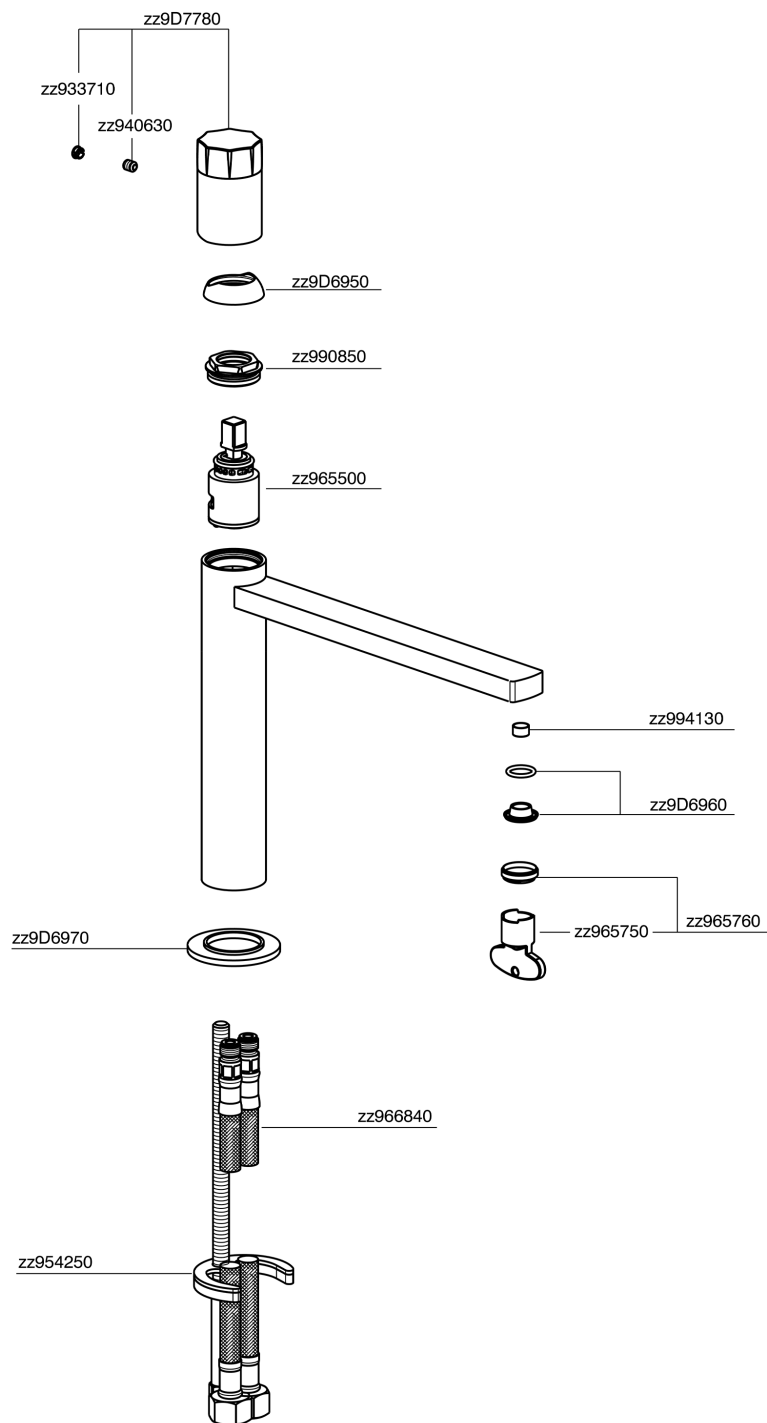

Lavabo monomando medio MARBLE X32_X6001504

X6001504

<https://es.cisal.it/lavabo-monomando-medio-marble-x32-x6001504>

2025-01-15