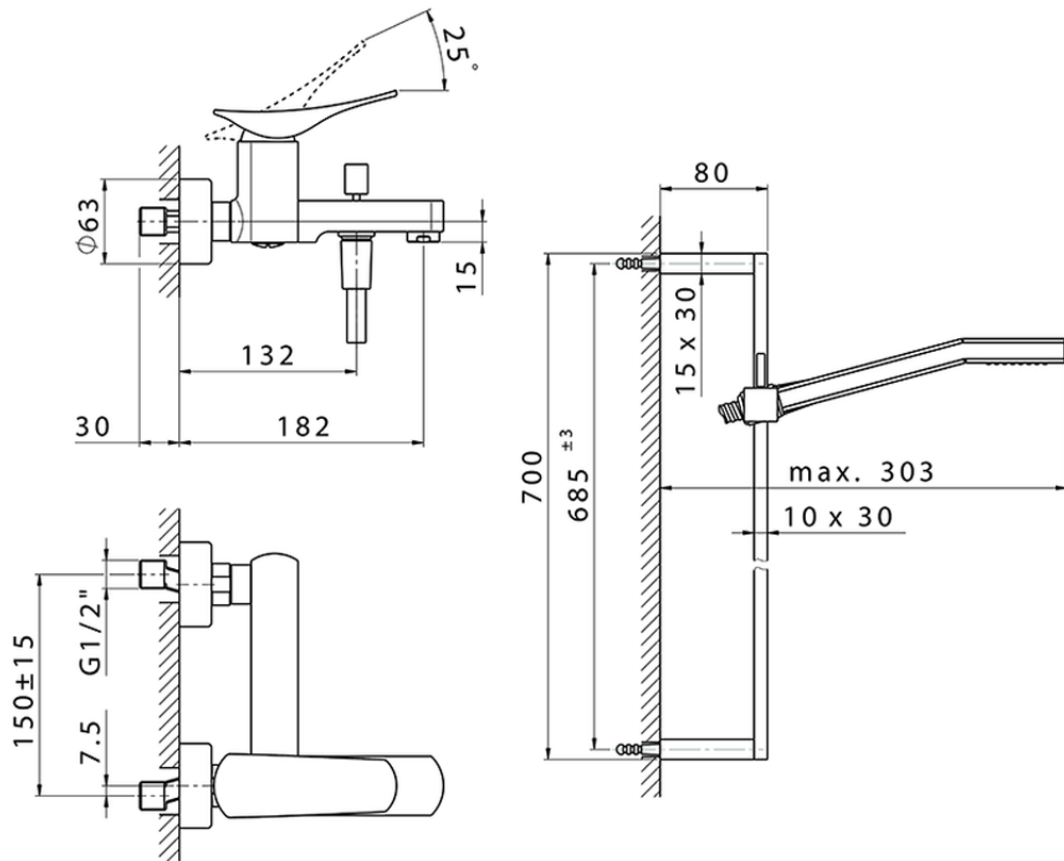

Bañera monomando con duplex ROADSTER ACCENT_RA000060

RA000060

<https://es.cisal.it/banera-monomando-con-duplex-roadster-accent-ra000060>

2026-05-03