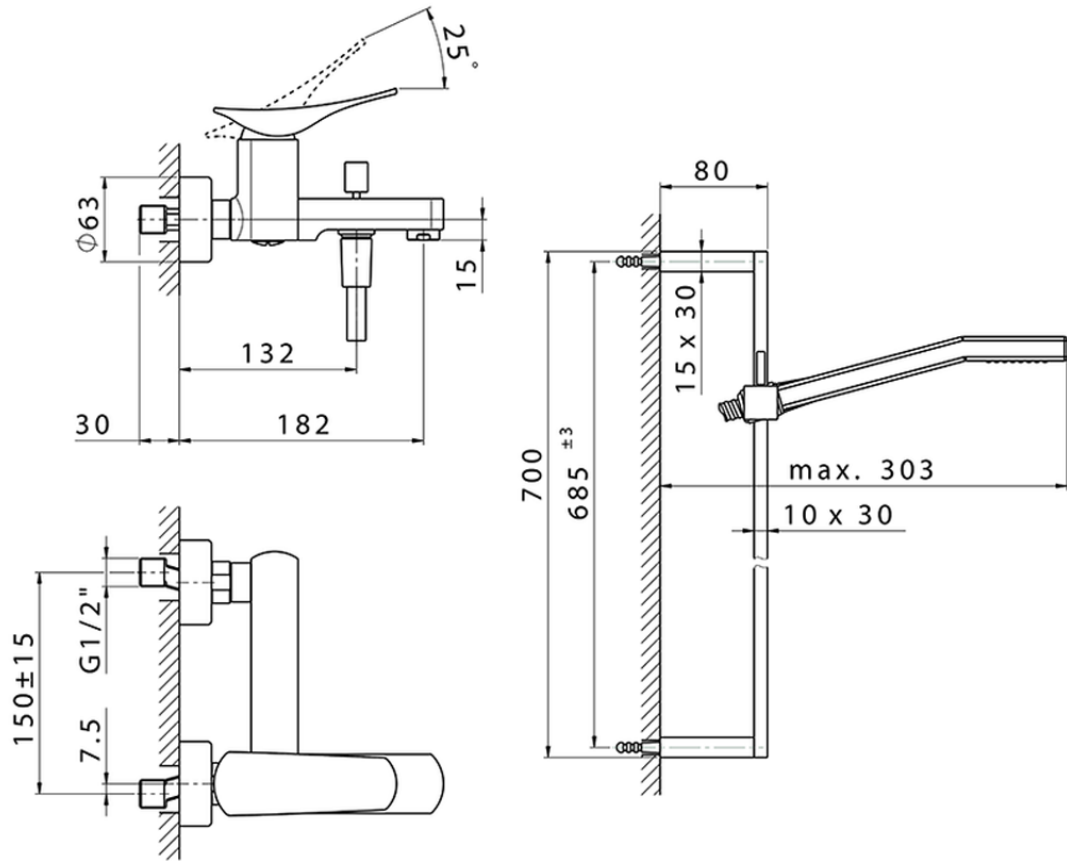

Bañera monomando con duplex ROADSTER ACCENT_RA000060

RA000060

<https://es.cisal.it/banera-monomando-con-duplex-roadster-accent-ra000060>

2026-06-19