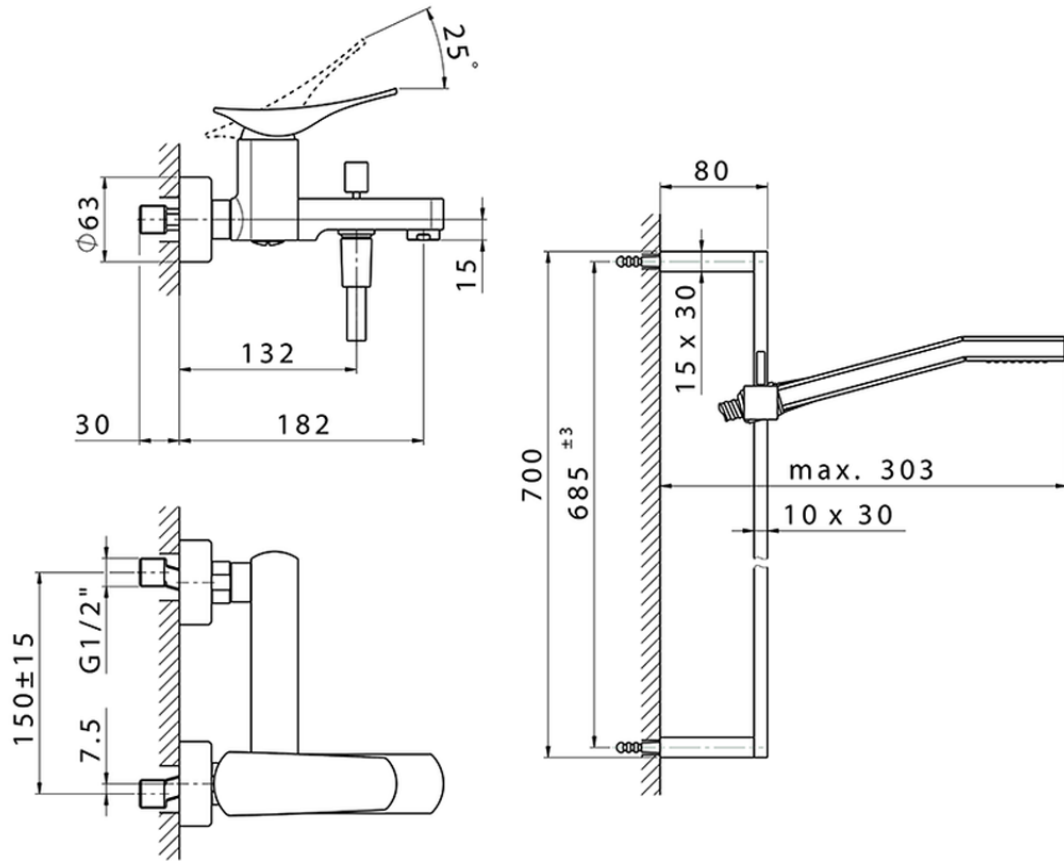

Bañera monomando con duplex ROADSTER ACCENT_RA000060

RA000060

<https://es.cisal.it/banera-monomando-con-duplex-roadster-accent-ra000060>

2026-06-19