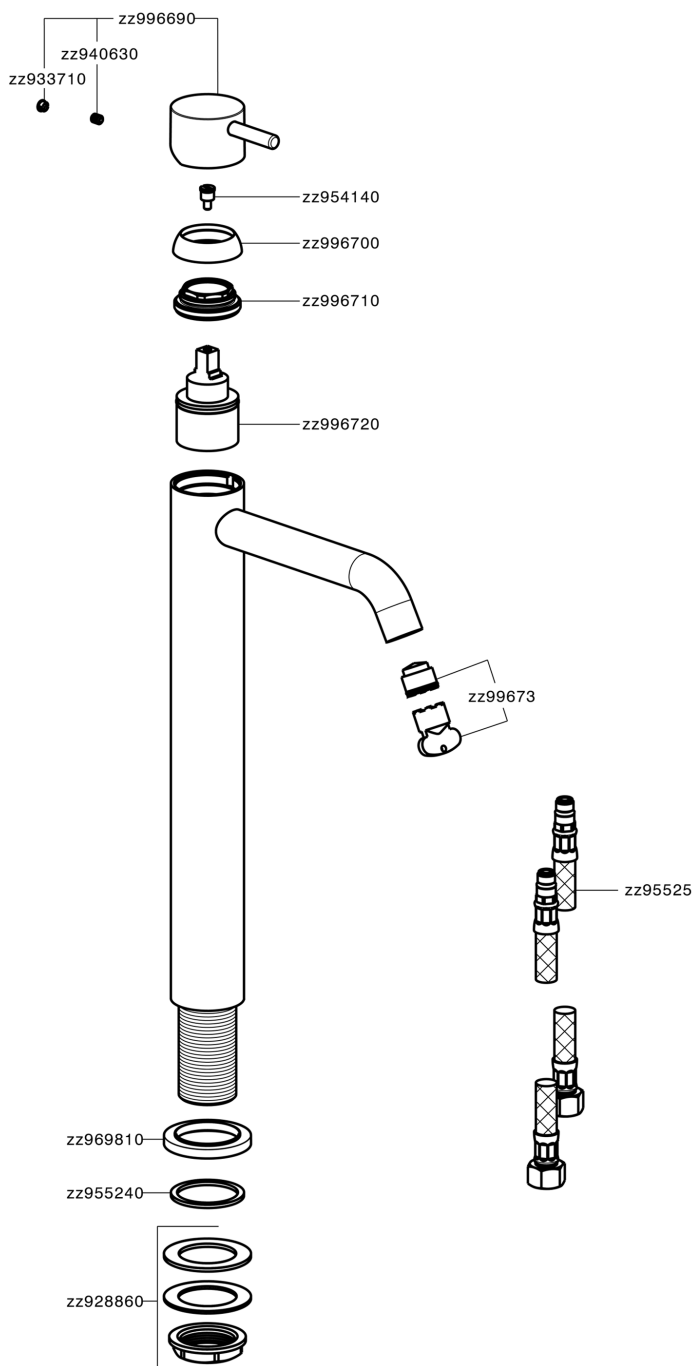

Lavabo monomando alto NUOVA LESS_LN004540

LN004540

<https://es.cisal.it/lavabo-monomando-alto-nuova-less-ln004540>

2024-12-03