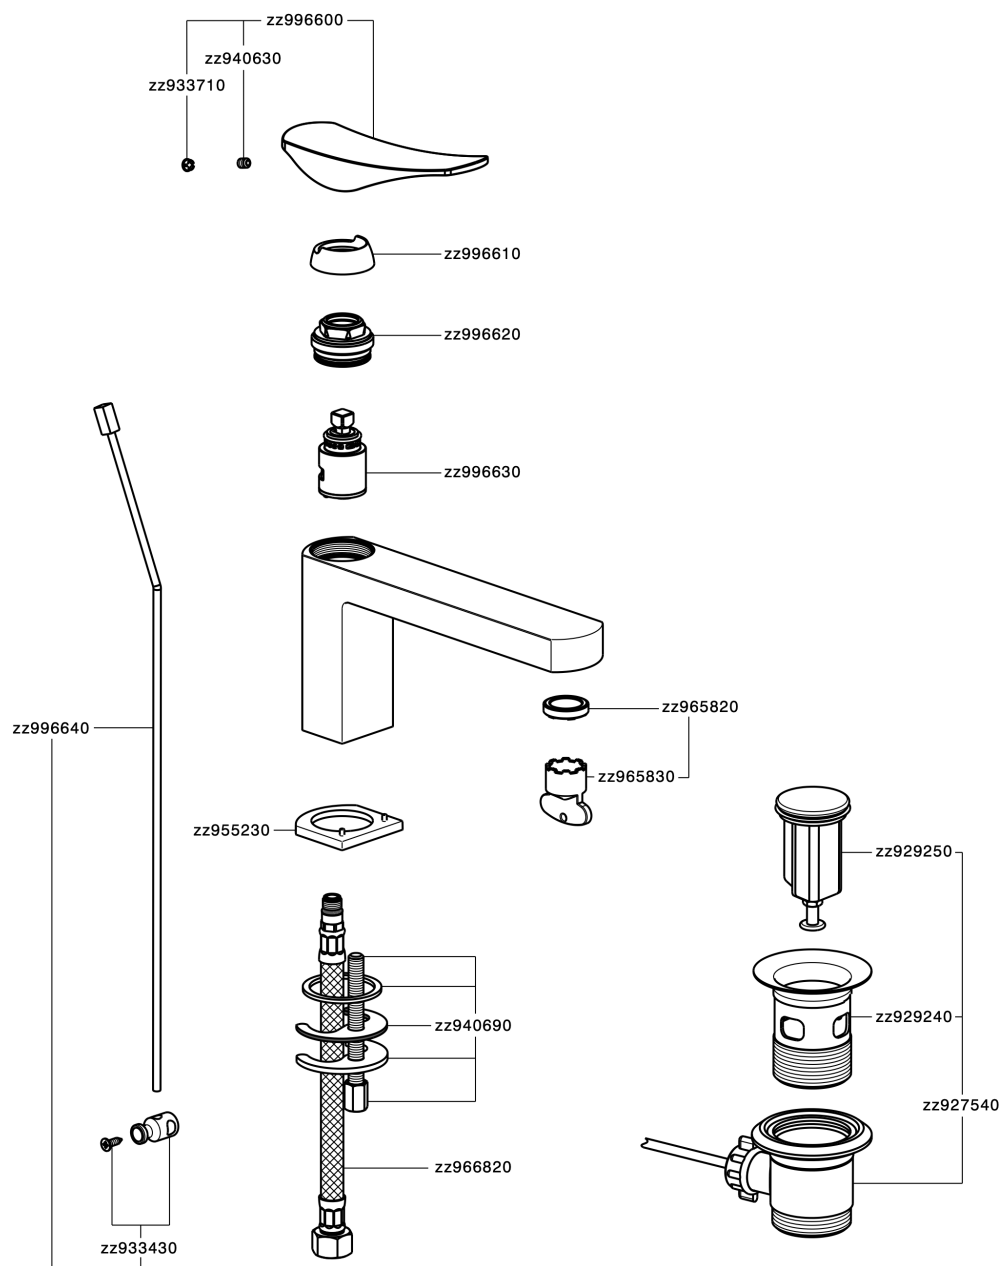

Lavabo monomando ROADSTER ACCENT_RA001510

RA001510

<https://es.cisal.it/lavabo-monomando-roadster-accent-ra001510>

2026-05-03