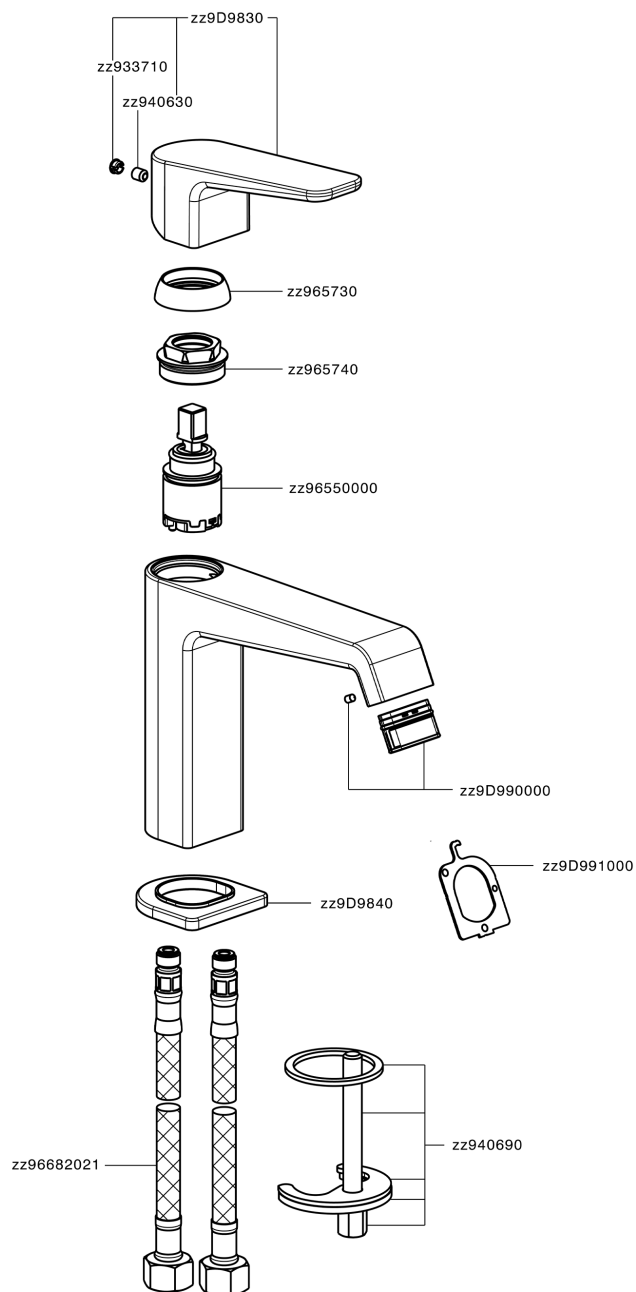

Lavabo monomando large ROCK&ROLL_RL000504

RL000504

<https://es.cisal.it/lavabo-monomando-large-rockroll-rl000504>

2024-12-22