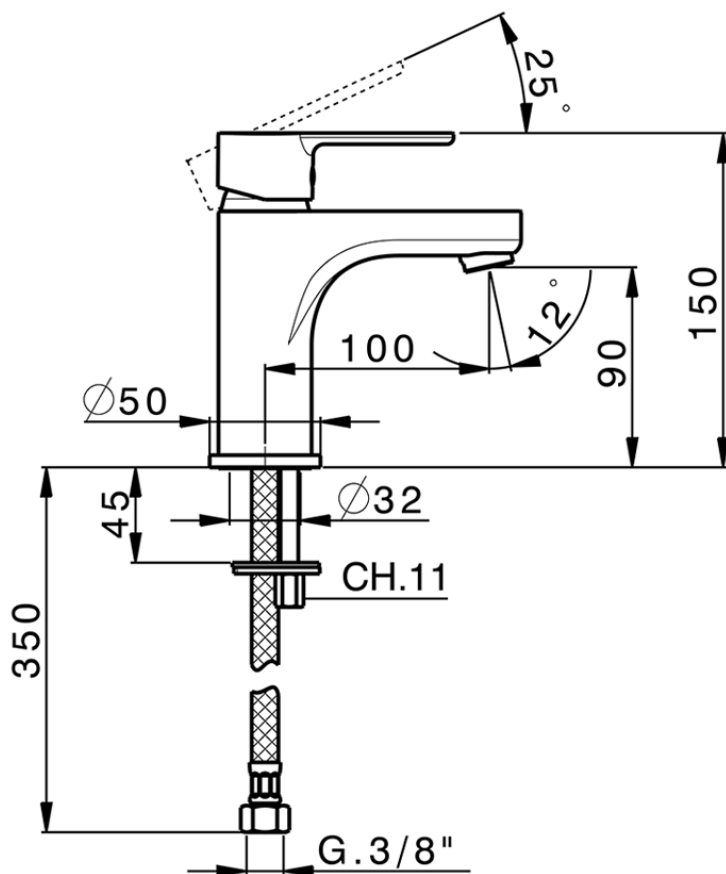

Lavabo monomando large EnergySave TENDER_C2000505

C2000505

<https://es.cisal.it/lavabo-monomando-large-energysave-tender-c2000505>

2024-11-21