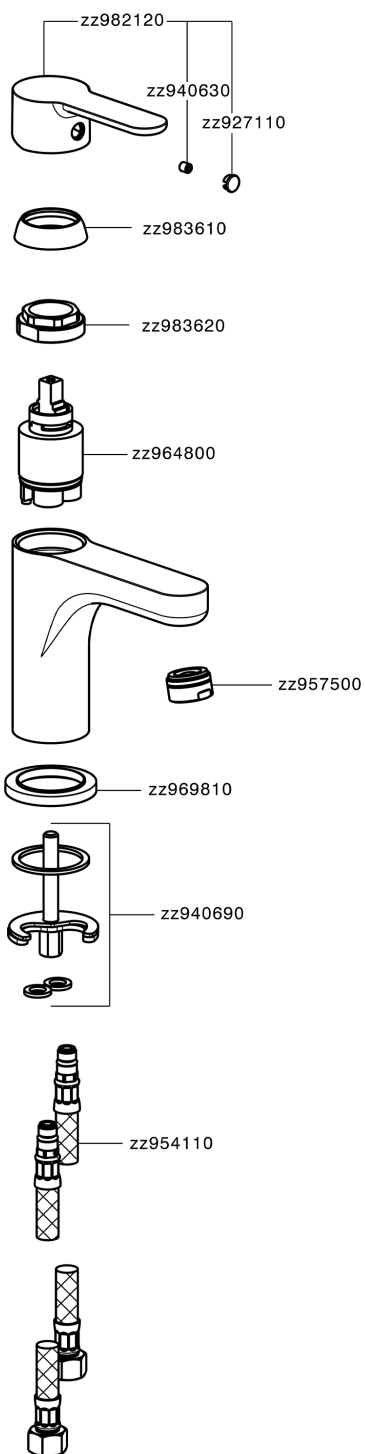

Lavabo monomando large EnergySave TENDER_C2000505

C2000505

<https://es.cisal.it/lavabo-monomando-large-energysave-tender-c2000505>

2024-11-21