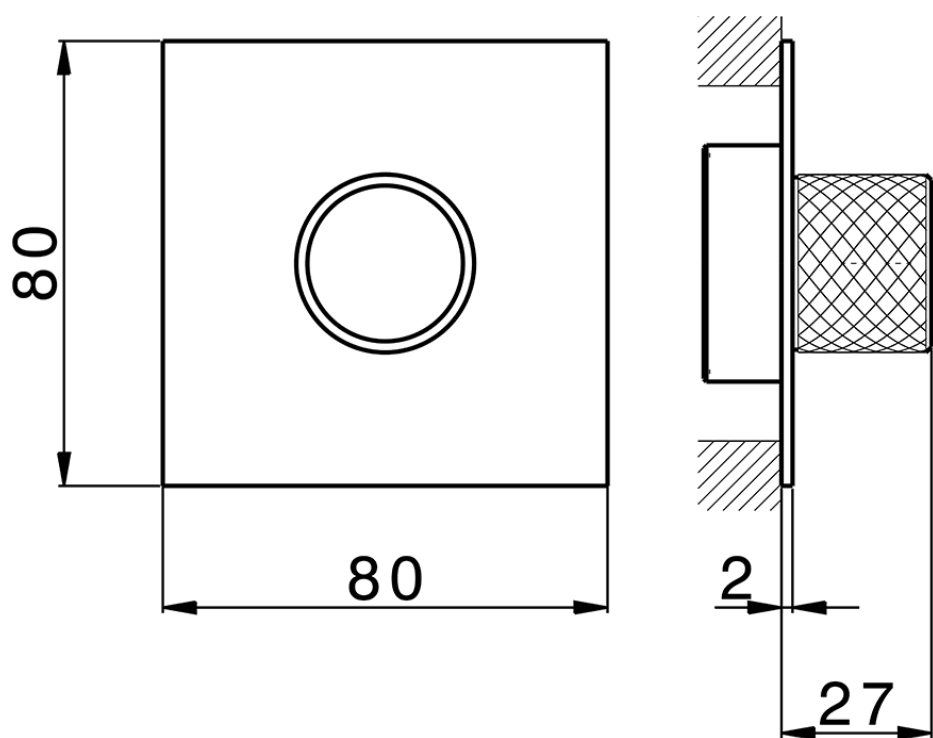

Parte externa para Push&Shower individual PUSH&SHOWER_PS1G6310

PS1G6310

<https://es.cisal.it/parte-externa-para-pushshower-individual-pushshower-ps1g6310>

2026-05-01