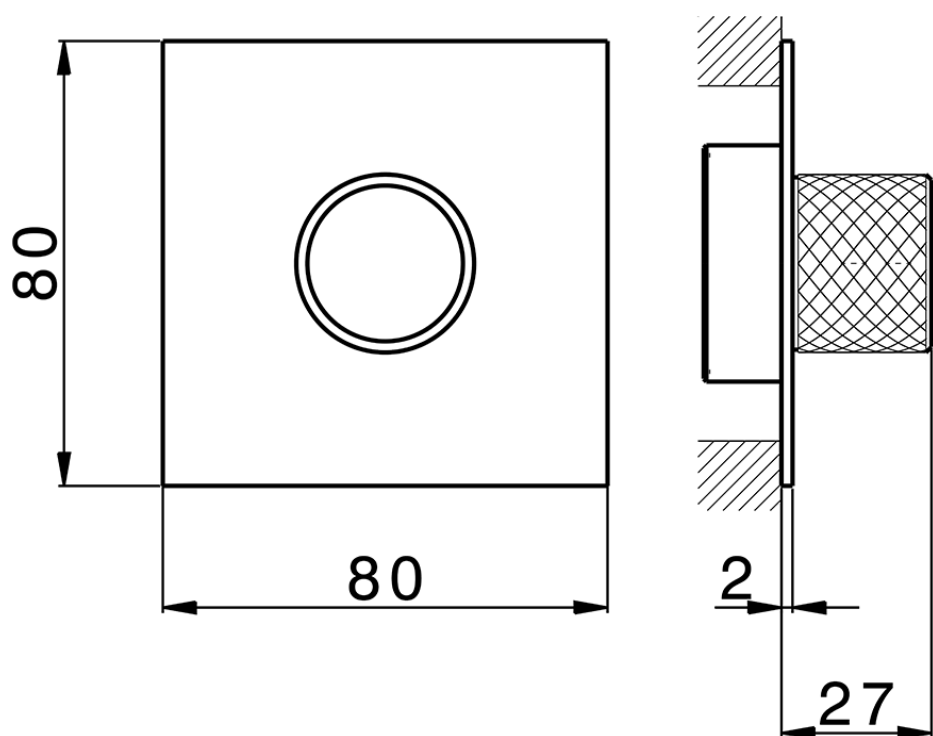

Parte externa para Push&Shower individual PUSH&SHOWER_PS1G6310

PS1G6310

<https://es.cisal.it/parte-externa-para-pushshower-individual-pushshower-ps1g6310>

2026-06-15