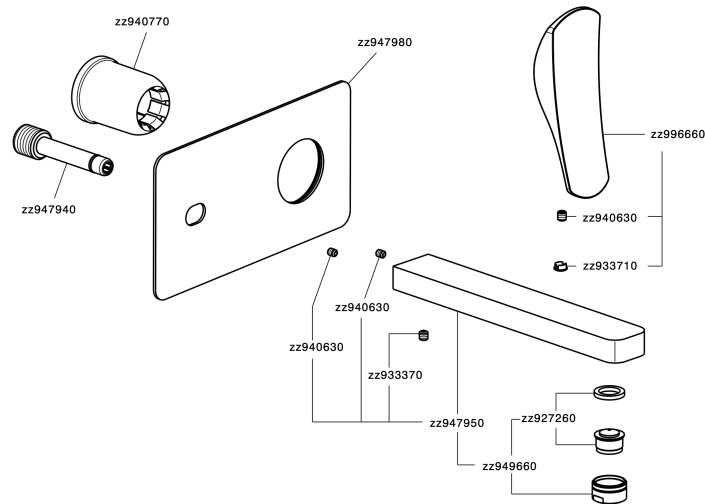

Parte externa monomando lavabo de pared ROADSTER ACCENT_RA005511

RA005511

<https://es.cisal.it/parte-externa-monomando-lavabo-de-pared-roadster-accent-ra005511>

2026-06-19