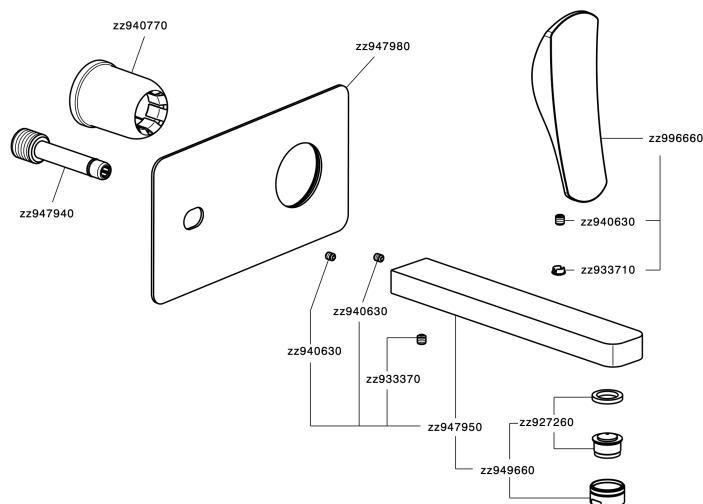

Parte externa monomando lavabo de pared ROADSTER ACCENT_RA005511

RA005511

<https://es.cisal.it/parte-externa-monomando-lavabo-de-pared-roadster-accent-ra005511>

2026-05-03