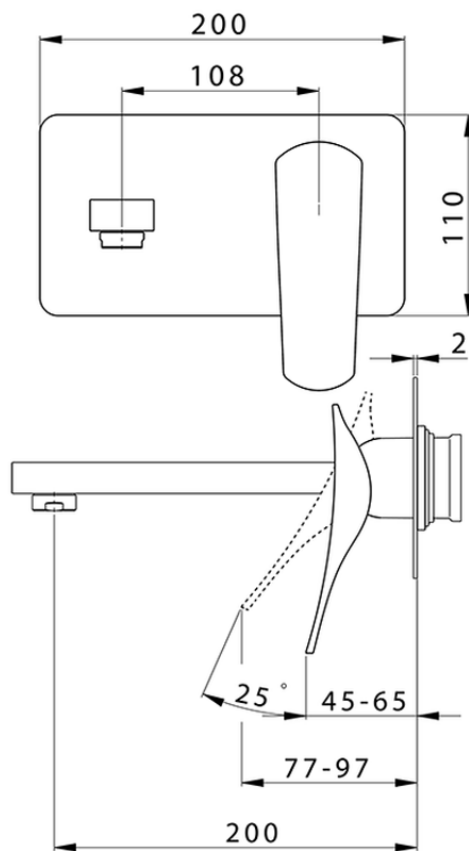

Parte externa monomando lavabo de pared ROADSTER ACCENT_RA005511

RA005511

<https://es.cisal.it/parte-externa-monomando-lavabo-de-pared-roadster-accent-ra005511>

2026-06-19