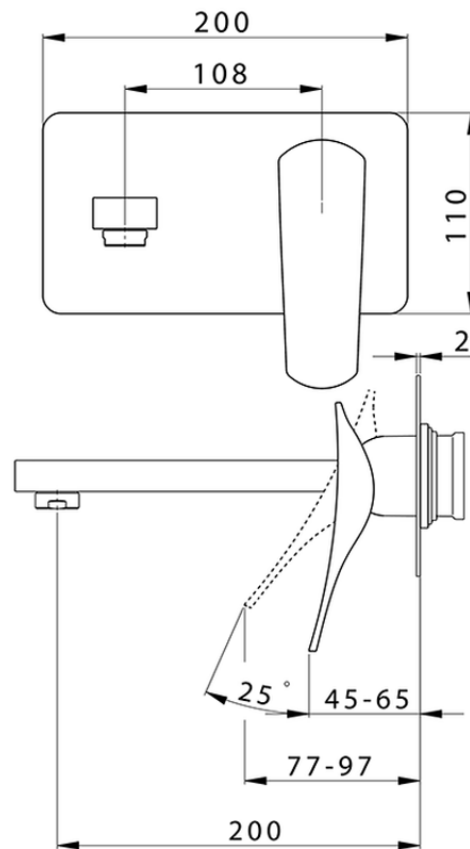

Parte externa monomando lavabo de pared ROADSTER ACCENT_RA005511

RA005511

<https://es.cisal.it/parte-externa-monomando-lavabo-de-pared-roadster-accent-ra005511>

2026-05-03