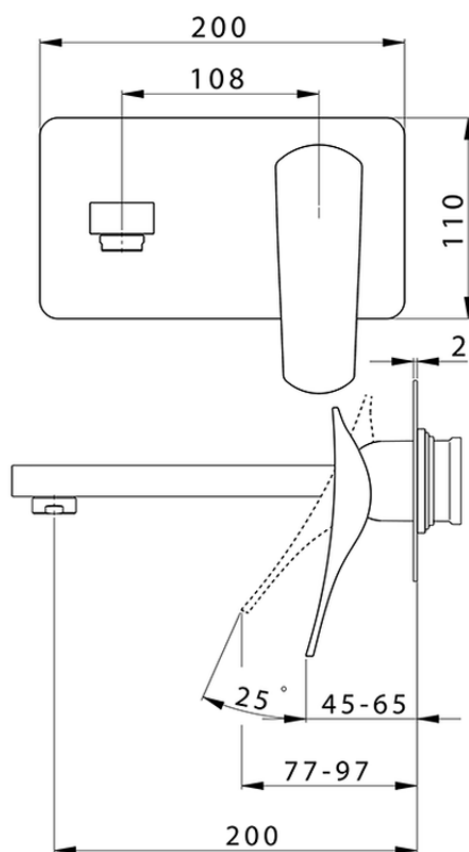

Parte externa monomando lavabo de pared ROADSTER ACCENT_RA005511

RA005511

<https://es.cisal.it/parte-externa-monomando-lavabo-de-pared-roadster-accent-ra005511>

2026-05-03