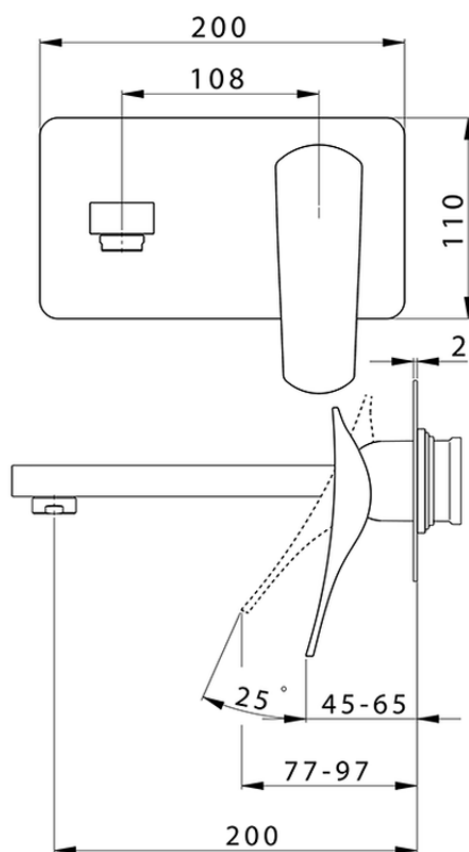

**Parte externa monomando lavabo de pared ROADSTER ACCENT\_RA005511**

RA005511

<https://es.cisal.it/parte-externa-monomando-lavabo-de-pared-roadster-accent-ra005511>

2026-06-19