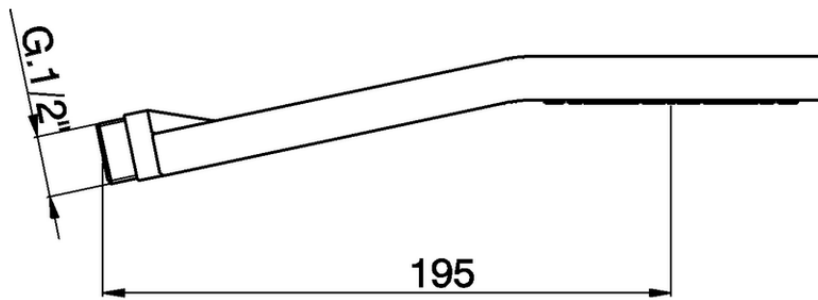

Duchita Round SHOWER_DS014240

DS014240

<https://es.cisal.it/duchita-round-shower-ds014240>

2024-12-22