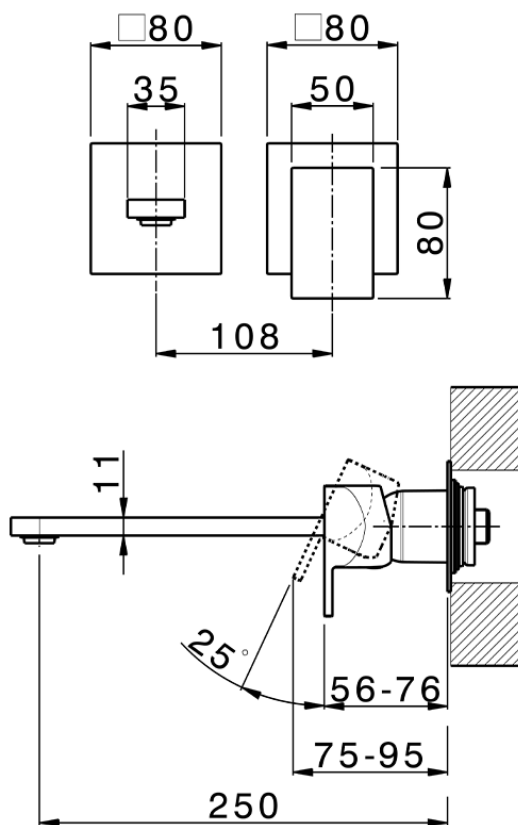

**Parte esterna monomando lavabo de pared HI-RISE\_RI005511**

RI005511

<https://es.cisal.it/parte-externa-monomando-lavabo-de-pared-hi-rise-ri005511>

2026-06-14