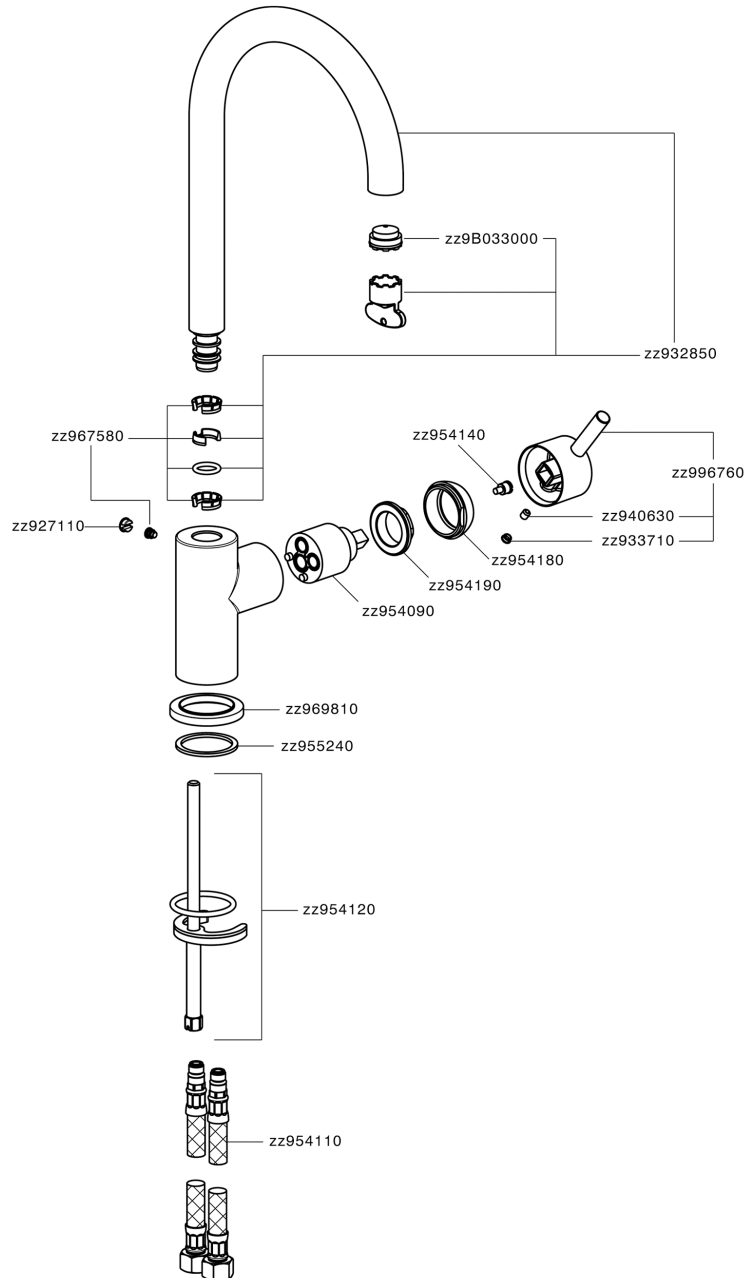

Fregadero monomando EnergySave NUOVA LESS_LN000535

LN000535

<https://es.cisal.it/fregadero-monomando-energysave-nuova-less-ln000535>

2026-03-15